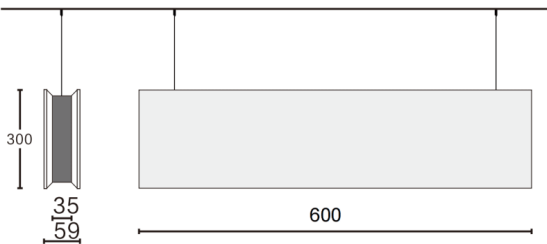

ACOUSTIC LINE

Lavov acoustic fixture from the family ACOUSTIC LINE with a power of 27W and a beam angle of 100°↓. Finished in Black colour. With a total lumen output of 2160lm and a luminous efficacy of 80lm/W. Made in Extruded Aluminium and poliester acoustic panels grade B15. Driver ON-OFF. CCT 4000K.

Dimensions L600x W59x H300mmmm.

Dimensions

Product dimensions (mm) L600x W59x H300mm

Scheme

Item code	86.AC01.1401.02
Product type	Indoor
Category	Architectural luminaires
Family	ACOUSTIC LINE
Pictograms	

Product	
Real power (W)	27
Real luminous flux (Lm)	2160
Luminous efficiency (Lm/W)	80
Beam angle (°)	100° ↓
Life time (h)	50000h L80B10
IP	20
Colour	Black
Control gear included	Yes
Control gear	ON-OFF
Light source	LED
Type of LED	SMD
Average life time (h)	50000h L80B10
Colour temperature (K)	4000
Colour consistency (SDCM)	SDCM3
CRI	90