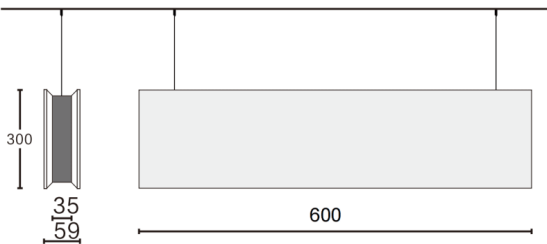

ACOUSTIC LINE

Lavov acoustic fixture from the family ACOUSTIC LINE with a power of 27W and a beam angle of 100°↓. Finished in Black colour. With a total lumen output of 2160lm and a luminous efficacy of 80lm/W. Made in Extruded Aluminium and poliester acoustic panels grade B15. Driver ON-OFF. CCT 4000K.

Dimensions L600x W59x H300mmmm.

Dimensions

Product dimensions (mm) L600x W59x H300mm

Scheme

Item code	86.AC01.1401.02
Product type	Indoor
Category	Architectural luminaires
Family	ACOUSTIC LINE
Pictograms	

Product	
Real power (W)	27
Real luminous flux (Lm)	2160
Luminous efficiency (Lm/W)	80
Beam angle (º)	100° ↓
Life time (h)	50000h L80B10
IP	20
Colour	Black
Control gear included	Yes
Control gear	ON-OFF
Light source	LED
Type of LED	SMD
Average life time (h)	50000h L80B10
Colour temperature (K)	4000
Colour consistency (SDCM)	SDCM<3
CRI	90