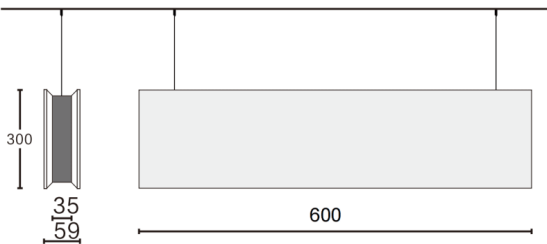

ACOUSTIC LINE

Lavov acoustic fixture from the family ACOUSTIC LINE with a power of 27W and a beam angle of 100°↓. Finished in grey colour. With a total lumen output of 2160lm and a luminous efficacy of 80lm/W. Made in Extruded Aluminium and poliester acoustic panels grade B14. Driver ON-OFF. CCT 4000K.

Dimensions L600x W59x H300mmmm.

Dimensions

Product dimensions (mm) L600x W59x H300mm

Scheme

Item code	86.AC01.1401.03
Product type	Indoor
Category	Architectural luminaires
Family	ACOUSTIC LINE
Pictograms	

Product	
Real power (W)	27
Real luminous flux (Lm)	2160
Luminous efficiency (Lm/W)	80
Beam angle (°)	100° ↓
Life time (h)	50000h L80B10
IP	20
Colour	grey
Control gear included	Yes
Control gear	ON-OFF
Light source	LED
Type of LED	SMD
Average life time (h)	50000h L80B10
Colour temperature (K)	4000
Colour consistency (SDCM)	SDCM3
CRI	90