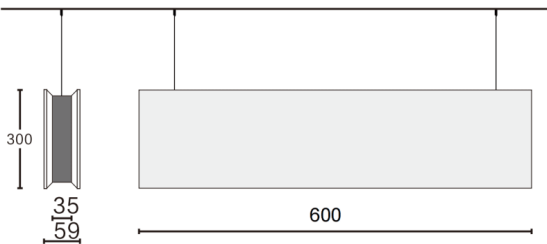

ACOUSTIC LINE

Lavov acoustic fixture from the family ACOUSTIC LINE with a power of 27W and a beam angle of 100°↓. Finished in grey colour. With a total lumen output of 2160lm and a luminous efficacy of 80lm/W. Made in Extruded Aluminium and poliester acoustic panels grade B14. Driver ON-OFF. CCT 4000K.

Dimensions L600x W59x H300mmmm.

Dimensions

Product dimensions (mm) L600x W59x H300mm

Scheme

Item code	86.AC01.1401.03
Product type	Indoor
Category	Architectural luminaires
Family	ACOUSTIC LINE
Pictograms	

Product	
Real power (W)	27
Real luminous flux (Lm)	2160
Luminous efficiency (Lm/W)	80
Beam angle (º)	100° ↓
Life time (h)	50000h L80B10
IP	20
Colour	grey
Control gear included	Yes
Control gear	ON-OFF
Light source	LED
Type of LED	SMD
Average life time (h)	50000h L80B10
Colour temperature (K)	4000
Colour consistency (SDCM)	SDCM<3
CRI	90