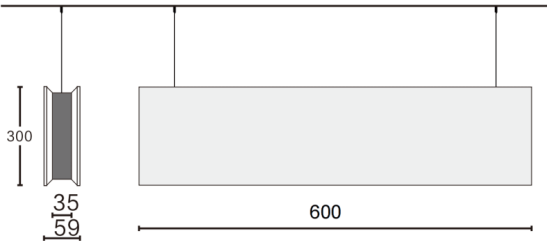

ACOUSTIC LINE

Lavov acoustic fixture from the family ACOUSTIC LINE with a power of 27W and a beam angle of 100°↓. Finished in White colour. With a total lumen output of 2160lm and a luminous efficacy of 80lm/W. Made in Extruded Aluminium and polyester acoustic panels grade B13. Driver DALI. CCT 4000K. Dimensions L600x W59x H300mmmm.

Dimensions

Product dimensions (mm) L600x W59x H300mm

Scheme

Item code	86.AC01.1403.01				
Product type	Indoor				
Category	Architectural luminaires				
Family	ACOUSTIC LINE				
Pictograms		220 240 V	CRI 90	CE	Driver INCL.
	On Off		IP 20	50000h L80B10	

Product	
Real power (W)	27
Real luminous flux (Lm)	2160
Luminous efficiency (Lm/W)	80
Beam angle (º)	100° ↓
Life time (h)	50000h L80B10
IP	20
Colour	White
Control gear included	Yes
Control gear	DALI
Light source	LED
Type of LED	SMD
Average life time (h)	50000h L80B10
Colour temperature (K)	4000
Colour consistency (SDCM)	SDCM<3
CRI	90