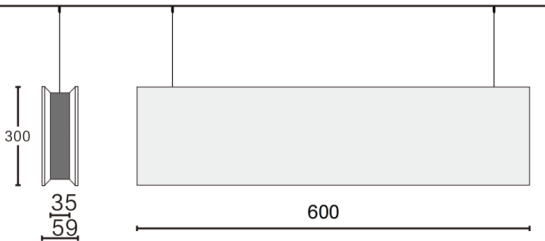

### ACOUSTIC LINE

Lavov acoustic fixture from the family ACOUSTIC LINE with a power of 27W and a beam angle of 100°↓. Finished in Black colour. With a total lumen output of 2160lm and a luminous efficacy of 80lm/W. Made in Extruded Aluminium and poliester acoustic panels grade B12. Driver DALI. CCT 4000K. Dimensions L600x W59x H300mmmm.

#### Dimensions

Product dimensions (mm) L600x W59x H300mm

#### Scheme

Item code	86.AC01.1403.02
Product type	Indoor
Category	Architectural luminaires
Family	ACOUSTIC LINE
Pictograms	

Product	
Real power (W)	27
Real luminous flux (Lm)	2160
Luminous efficiency (Lm/W)	80
Beam angle (°)	100° ↓
Life time (h)	50000h L80B10
IP	20
Colour	Black
Control gear included	Yes
Control gear	DALI
Light source	LED
Type of LED	SMD
Average life time (h)	50000h L80B10
Colour temperature (K)	4000
Colour consistency (SDCM)	SDCM3
CRI	90