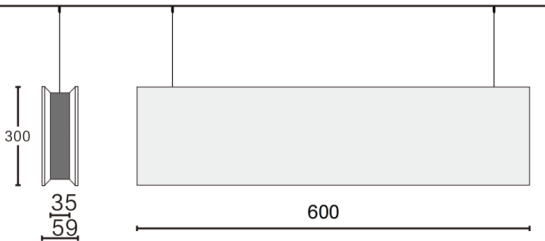

Scheme

Item code	86.AC01.1403.02
Product type	Indoor
Category	Architectural luminaires
Family	ACOUSTIC LINE
Pictograms	

Product	
Real power (W)	27
Real luminous flux (Lm)	2160
Luminous efficiency (Lm/W)	80
Beam angle (°)	100° ↓
Life time (h)	50000h L80B10
IP	20
Colour	Black
Control gear included	Yes
Control gear	DALI
Light source	LED
Type of LED	SMD
Average life time (h)	50000h L80B10
Colour temperature (K)	4000
Colour consistency (SDCM)	SDCM3
CRI	90