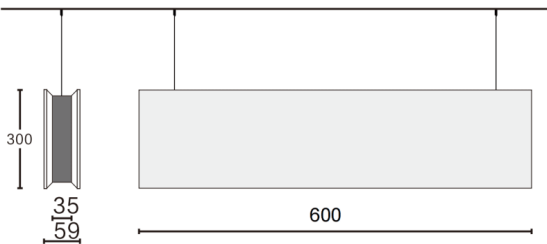

ACOUSTIC LINE

Lavov acoustic fixture from the family ACOUSTIC LINE with a power of 27W and a beam angle of 100°↓. Finished in grey colour. With a total lumen output of 2160lm and a luminous efficacy of 80lm/W. Made in Extruded Aluminium and poliester acoustic panels grade B11. Driver DALI. CCT 4000K. Dimensions L600x W59x H300mmmm.

Dimensions

Product dimensions (mm) L600x W59x H300mm

Scheme

Item code	86.AC01.1403.03
Product type	Indoor
Category	Architectural luminaires
Family	ACOUSTIC LINE
Pictograms	

Product	
Real power (W)	27
Real luminous flux (Lm)	2160
Luminous efficiency (Lm/W)	80
Beam angle (º)	100° ↓
Life time (h)	50000h L80B10
IP	20
Colour	grey
Control gear included	Yes
Control gear	DALI
Light source	LED
Type of LED	SMD
Average life time (h)	50000h L80B10
Colour temperature (K)	4000
Colour consistency (SDCM)	SDCM<3
CRI	90