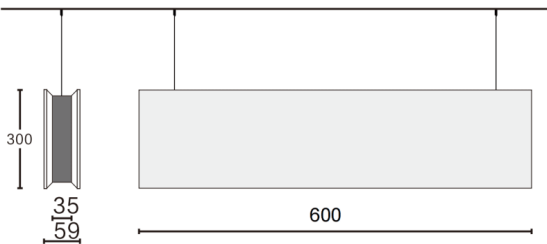

ACOUSTIC LINE

Lavov acoustic fixture from the family ACOUSTIC LINE with a power of 27W and a beam angle of 100°↓. Finished in grey colour. With a total lumen output of 2160lm and a luminous efficacy of 80lm/W. Made in Extruded Aluminium and poliester acoustic panels grade B11. Driver DALI. CCT 4000K. Dimensions L600x W59x H300mmmm.

Dimensions

Product dimensions (mm) L600x W59x H300mm

Scheme

Item code	86.AC01.1403.03
Product type	Indoor
Category	Architectural luminaires
Family	ACOUSTIC LINE
Pictograms	

Product	
Real power (W)	27
Real luminous flux (Lm)	2160
Luminous efficiency (Lm/W)	80
Beam angle (°)	100° ↓
Life time (h)	50000h L80B10
IP	20
Colour	grey
Control gear included	Yes
Control gear	DALI
Light source	LED
Type of LED	SMD
Average life time (h)	50000h L80B10
Colour temperature (K)	4000
Colour consistency (SDCM)	SDCM3
CRI	90