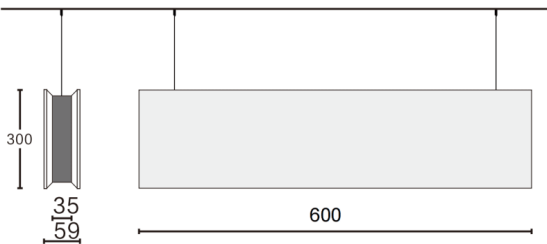

ACOUSTIC LINE

Lavov acoustic fixture from the family ACOUSTIC LINE with a power of 18W and a beam angle of 48° ↓ . Finished in White colour. With a total lumen output of 1620lm and a luminous efficacy of 90lm/W. Made in Extruded Aluminium and poliester acoustic panels grade B16. Driver ON-OFF. CCT 4000K. Dimensions L600x W59x H300mmmm.

Dimensions

Product dimensions (mm) L600x W59x H300mm

Scheme

Item code	86.AC01.1441.01				
Product type	Indoor				
Category	Architectural luminaires				
Family	ACOUSTIC LINE				
Pictograms		220 240 V	CRI 90	CE	Driver INCL.
	On Off		IP 20	50000h L80B10	

Product	
Real power (W)	18
Real luminous flux (Lm)	1620
Luminous efficiency (Lm/W)	90
Beam angle (º)	48° ↓
Life time (h)	50000h L80B10
IP	20
Colour	White
U. G. R	<19
Control gear included	Yes
Control gear	ON-OFF
Light source	LED
Type of LED	SMD
Average life time (h)	50000h L80B10
Colour temperature (K)	4000
Colour consistency (SDCM)	SDCM<3
CRI	90