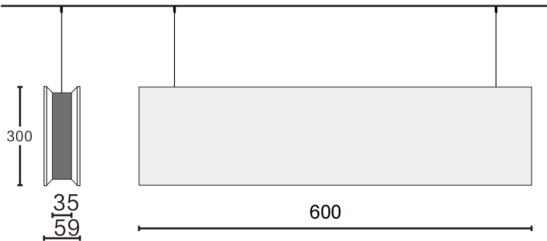

ACOUSTIC LINE

Lavov acoustic fixture from the family ACOUSTIC LINE with a power of 18W and a beam angle of 48° ↓ . Finished in White colour. With a total lumen output of 1620lm and a luminous efficacy of 90lm/W. Made in Extruded Aluminium and poliester acoustic panels grade B16. Driver ON-OFF. CCT 4000K.

Dimensions L600x W59x H300mmmm.

Dimensions

Product dimensions (mm) L600x W59x H300mm

Scheme

Item code	86.AC01.1441.01
Product type	Indoor
Category	Architectural luminaires
Family	ACOUSTIC LINE
Pictograms	

Product	
Real power (W)	18
Real luminous flux (Lm)	1620
Luminous efficiency (Lm/W)	90
Beam angle (°)	48° ↓
Life time (h)	50000h L80B10
IP	20
Colour	White
U. G. R	19
Control gear included	Yes
Control gear	ON-OFF
Light source	LED
Type of LED	SMD
Average life time (h)	50000h L80B10
Colour temperature (K)	4000
Colour consistency (SDCM)	SDCM3
CRI	90