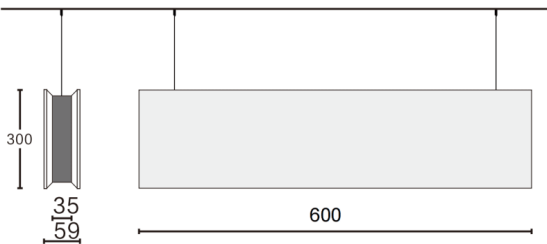

ACOUSTIC LINE

Lavov acoustic fixture from the family ACOUSTIC LINE with a power of 18W and a beam angle of 48° ↓ . Finished in Black colour. With a total lumen output of 1620lm and a luminous efficacy of 90lm/W. Made in Extruded Aluminium and poliester acoustic panels grade B15. Driver ON-OFF. CCT 4000K. Dimensions L600x W59x H300mmmm.

Dimensions

Product dimensions (mm) L600x W59x H300mm

Scheme

Item code	86.AC01.1441.02
Product type	Indoor
Category	Architectural luminaires
Family	ACOUSTIC LINE
Pictograms	

Product	
Real power (W)	18
Real luminous flux (Lm)	1620
Luminous efficiency (Lm/W)	90
Beam angle (º)	48° ↓
Life time (h)	50000h L80B10
IP	20
Colour	Black
U. G. R	<19
Control gear included	Yes
Control gear	ON-OFF
Light source	LED
Type of LED	SMD
Average life time (h)	50000h L80B10
Colour temperature (K)	4000
Colour consistency (SDCM)	SDCM<3
CRI	90