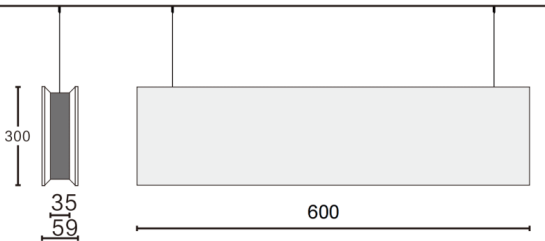

ACOUSTIC LINE

Lavov acoustic fixture from the family ACOUSTIC LINE with a power of 18W and a beam angle of 48° ↓ . Finished in Black colour. With a total lumen output of 1620lm and a luminous efficacy of 90lm/W. Made in Extruded Aluminium and poliester acoustic panels grade B15. Driver ON-OFF. CCT 4000K.

Dimensions L600x W59x H300mmmm.

Dimensions

Product dimensions (mm) L600x W59x H300mm

Scheme

Item code	86.AC01.1441.02
Product type	Indoor
Category	Architectural luminaires
Family	ACOUSTIC LINE
Pictograms	

Product	
Real power (W)	18
Real luminous flux (Lm)	1620
Luminous efficiency (Lm/W)	90
Beam angle (°)	48° ↓
Life time (h)	50000h L80B10
IP	20
Colour	Black
U. G. R	19
Control gear included	Yes
Control gear	ON-OFF
Light source	LED
Type of LED	SMD
Average life time (h)	50000h L80B10
Colour temperature (K)	4000
Colour consistency (SDCM)	SDCM3
CRI	90