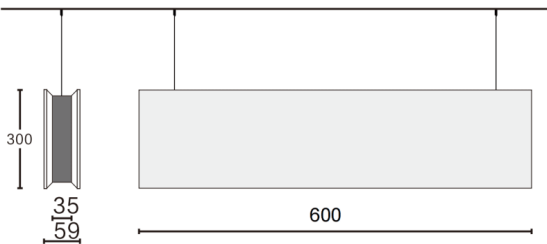

ACOUSTIC LINE

Lavov acoustic fixture from the family ACOUSTIC LINE with a power of 18W and a beam angle of 48° ↓ . Finished in grey colour. With a total lumen output of 1620lm and a luminous efficacy of 90lm/W. Made in Extruded Aluminium and poliester acoustic panels grade B14. Driver ON-OFF. CCT 4000K. Dimensions L600x W59x H300mmmm.

Dimensions

Product dimensions (mm) L600x W59x H300mm

Scheme

Item code	86.AC01.1441.03				
Product type	Indoor				
Category	Architectural luminaires				
Family	ACOUSTIC LINE				
Pictograms		220 240 V	CRI 90	CE	Driver INCL.
	On Off		IP 20	50000h L80B10	

Product	
Real power (W)	18
Real luminous flux (Lm)	1620
Luminous efficiency (Lm/W)	90
Beam angle (°)	48° ↓
Life time (h)	50000h L80B10
IP	20
Colour	grey
U. G. R	19
Control gear included	Yes
Control gear	ON-OFF
Light source	LED
Type of LED	SMD
Average life time (h)	50000h L80B10
Colour temperature (K)	4000
Colour consistency (SDCM)	SDCM3
CRI	90