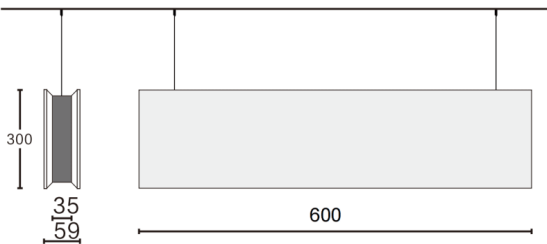

### ACOUSTIC LINE

Lavov acoustic fixture from the family ACOUSTIC LINE with a power of 18W and a beam angle of 48° ↓ . Finished in grey colour. With a total lumen output of 1620lm and a luminous efficacy of 90lm/W. Made in Extruded Aluminium and poliester acoustic panels grade B14. Driver ON-OFF. CCT 4000K. Dimensions L600x W59x H300mmmm.

#### Dimensions

Product dimensions (mm) L600x W59x H300mm

#### Scheme

Item code	86.AC01.1441.03
Product type	Indoor
Category	Architectural luminaires
Family	ACOUSTIC LINE
Pictograms	

Product	
Real power (W)	18
Real luminous flux (Lm)	1620
Luminous efficiency (Lm/W)	90
Beam angle (&ordm;)	48° ↓
Life time (h)	50000h L80B10
IP	20
Colour	grey
U. G. R	<19
Control gear included	Yes
Control gear	ON-OFF
Light source	LED
Type of LED	SMD
Average life time (h)	50000h L80B10
Colour temperature (K)	4000
Colour consistency (SDCM)	SDCM<3
CRI	90