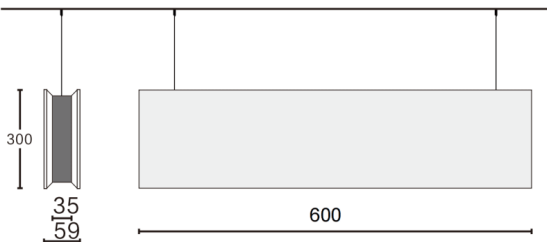

ACOUSTIC LINE

Lavov acoustic fixture from the family ACOUSTIC LINE with a power of 18W and a beam angle of 48° ↓ . Finished in White colour. With a total lumen output of 1620lm and a luminous efficacy of 90lm/W. Made in Extruded Aluminium and poliester acoustic panels grade B13. Driver DALI. CCT 4000K. Dimensions L600x W59x H300mmmm.

Dimensions

Product dimensions (mm) L600x W59x H300mm

Scheme

Item code	86.AC01.1443.01
Product type	Indoor
Category	Architectural luminaires
Family	ACOUSTIC LINE
Pictograms	

Product	
Real power (W)	18
Real luminous flux (Lm)	1620
Luminous efficiency (Lm/W)	90
Beam angle (°)	48° ↓
Life time (h)	50000h L80B10
IP	20
Colour	White
U. G. R	19
Control gear included	Yes
Control gear	DALI
Light source	LED
Type of LED	SMD
Average life time (h)	50000h L80B10
Colour temperature (K)	4000
Colour consistency (SDCM)	SDCM3
CRI	90