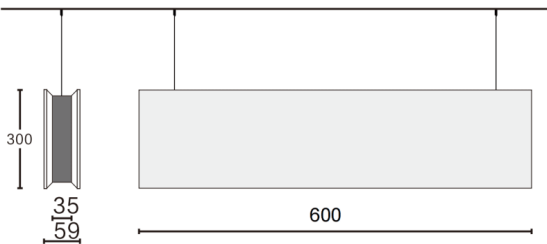

ACOUSTIC LINE

Lavov acoustic fixture from the family ACOUSTIC LINE with a power of 18W and a beam angle of 48° ↓ . Finished in Black colour. With a total lumen output of 1620lm and a luminous efficacy of 90lm/W. Made in Extruded Aluminium and poliester acoustic panels grade B12. Driver DALI. CCT 4000K. Dimensions L600x W59x H300mmmm.

Dimensions

Product dimensions (mm) L600x W59x H300mm

Scheme

Item code	86.AC01.1443.02
Product type	Indoor
Category	Architectural luminaires
Family	ACOUSTIC LINE
Pictograms	

Product	
Real power (W)	18
Real luminous flux (Lm)	1620
Luminous efficiency (Lm/W)	90
Beam angle (º)	48° ↓
Life time (h)	50000h L80B10
IP	20
Colour	Black
U. G. R	<19
Control gear included	Yes
Control gear	DALI
Light source	LED
Type of LED	SMD
Average life time (h)	50000h L80B10
Colour temperature (K)	4000
Colour consistency (SDCM)	SDCM<3
CRI	90