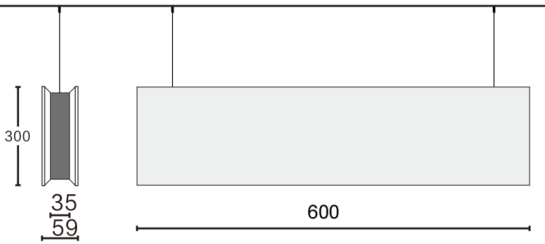

ACOUSTIC LINE

Lavov acoustic fixture from the family ACOUSTIC LINE with a power of 18W and a beam angle of 48° ↓ . Finished in Black colour. With a total lumen output of 1620lm and a luminous efficacy of 90lm/W. Made in Extruded Aluminium and poliester acoustic panels grade B12. Driver DALI. CCT 4000K. Dimensions L600x W59x H300mmmm.

Dimensions

Product dimensions (mm) L600x W59x H300mm

Scheme

Item code	86.AC01.1443.02
Product type	Indoor
Category	Architectural luminaires
Family	ACOUSTIC LINE
Pictograms	

Product	
Real power (W)	18
Real luminous flux (Lm)	1620
Luminous efficiency (Lm/W)	90
Beam angle (°)	48° ↓
Life time (h)	50000h L80B10
IP	20
Colour	Black
U. G. R	19
Control gear included	Yes
Control gear	DALI
Light source	LED
Type of LED	SMD
Average life time (h)	50000h L80B10
Colour temperature (K)	4000
Colour consistency (SDCM)	SDCM3
CRI	90