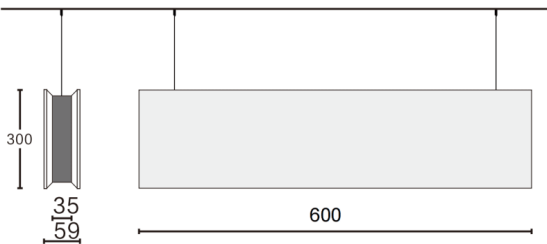

ACOUSTIC LINE

Lavov acoustic fixture from the family ACOUSTIC LINE with a power of 18W and a beam angle of 48° ↓ . Finished in grey colour. With a total lumen output of 1620lm and a luminous efficacy of 90lm/W. Made in Extruded Aluminium and poliester acoustic panels grade B11. Driver DALI. CCT 4000K. Dimensions L600x W59x H300mmmm.

Dimensions

Product dimensions (mm) L600x W59x H300mm

Scheme

Item code	86.AC01.1443.03
Product type	Indoor
Category	Architectural luminaires
Family	ACOUSTIC LINE
Pictograms	

Product	
Real power (W)	18
Real luminous flux (Lm)	1620
Luminous efficiency (Lm/W)	90
Beam angle (°)	48° ↓
Life time (h)	50000h L80B10
IP	20
Colour	grey
U. G. R	19
Control gear included	Yes
Control gear	DALI
Light source	LED
Type of LED	SMD
Average life time (h)	50000h L80B10
Colour temperature (K)	4000
Colour consistency (SDCM)	SDCM3
CRI	90