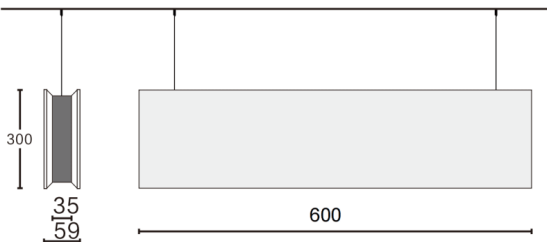

Scheme

Item code	86.AC01.1443.03				
Product type	Indoor				
Category	Architectural luminaires				
Family	ACOUSTIC LINE				
Pictograms		220 240 V	CRI 90	CE	Driver INCL.
	On Off		IP 20	50000h L80B10	

Product	
Real power (W)	18
Real luminous flux (Lm)	1620
Luminous efficiency (Lm/W)	90
Beam angle (&ordm;)	48° ↓
Life time (h)	50000h L80B10
IP	20
Colour	grey
U. G. R	<19
Control gear included	Yes
Control gear	DALI
Light source	LED
Type of LED	SMD
Average life time (h)	50000h L80B10
Colour temperature (K)	4000
Colour consistency (SDCM)	SDCM<3
CRI	90