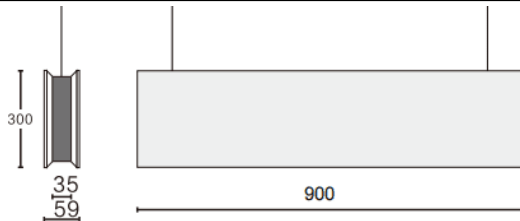

ACOUSTIC LINE

Lavov acoustic fixture from the family ACOUSTIC LINE with a power of 42W and a beam angle of 100° ↓ . Finished in White colour. With a total lumen output of 3360lm and a luminous efficacy of 80lm/W. Made in Extruded Aluminium and poliester acoustic panels grade B16. Driver ON-OFF. CCT 4000K.

Dimensions L900x W59x H300mmmm.

Dimensions

Product dimensions (mm) L900x W59x H300mm

Scheme

Item code	86.AC01.2401.01
Product type	Indoor
Category	Architectural luminaires
Family	ACOUSTIC LINE
Pictograms	

Product	
Real power (W)	42
Real luminous flux (Lm)	3360
Luminous efficiency (Lm/W)	80
Beam angle (º)	100° ↓
Life time (h)	50000h L80B10
IP	20
Colour	White
Control gear included	Yes
Control gear	ON-OFF
Light source	LED
Type of LED	SMD
Average life time (h)	50000h L80B10
Colour temperature (K)	4000
Colour consistency (SDCM)	SDCM<3
CRI	90