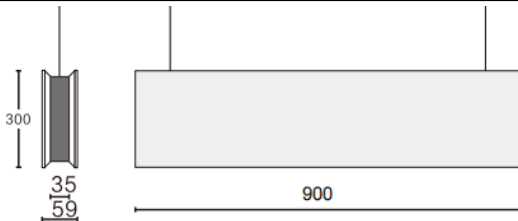

ACOUSTIC LINE

Lavov acoustic fixture from the family ACOUSTIC LINE with a power of 42W and a beam angle of 100° ↓ . Finished in White colour. With a total lumen output of 3360lm and a luminous efficacy of 80lm/W. Made in Extruded Aluminium and poliester acoustic panels grade B16. Driver ON-OFF. CCT 4000K.

Dimensions L900x W59x H300mmmm.

Dimensions

Product dimensions (mm) L900x W59x H300mm

Scheme

Item code	86.AC01.2401.01
Product type	Indoor
Category	Architectural luminaires
Family	ACOUSTIC LINE
Pictograms	

Product	
Real power (W)	42
Real luminous flux (Lm)	3360
Luminous efficiency (Lm/W)	80
Beam angle (°)	100° ↓
Life time (h)	50000h L80B10
IP	20
Colour	White
Control gear included	Yes
Control gear	ON-OFF
Light source	LED
Type of LED	SMD
Average life time (h)	50000h L80B10
Colour temperature (K)	4000
Colour consistency (SDCM)	SDCM3
CRI	90