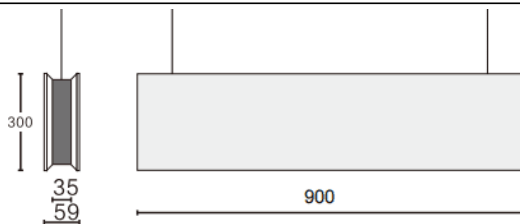

Scheme

Item code	86.AC01.2401.02
Product type	Indoor
Category	Architectural luminaires
Family	ACOUSTIC LINE
Pictograms	

Product	
Real power (W)	42
Real luminous flux (Lm)	3360
Luminous efficiency (Lm/W)	80
Beam angle (&ordm;)	100° ↓
Life time (h)	50000h L80B10
IP	20
Colour	Black
Control gear included	Yes
Control gear	ON-OFF
Light source	LED
Type of LED	SMD
Average life time (h)	50000h L80B10
Colour temperature (K)	4000
Colour consistency (SDCM)	SDCM<3
CRI	90