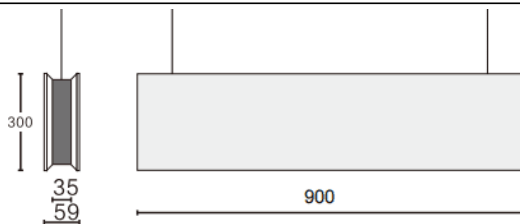

### ACOUSTIC LINE

Lavov acoustic fixture from the family ACOUSTIC LINE with a power of 42W and a beam angle of 100°↓. Finished in Black colour. With a total lumen output of 3360lm and a luminous efficacy of 80lm/W. Made in Extruded Aluminium and poliester acoustic panels grade B15. Driver ON-OFF. CCT 4000K.

Dimensions L900x W59x H300mmmm.

#### Dimensions

Product dimensions (mm) L900x W59x H300mm

#### Scheme

Item code	86.AC01.2401.02
Product type	Indoor
Category	Architectural luminaires
Family	ACOUSTIC LINE
Pictograms	

<b>Product</b>	
Real power (W)	42
Real luminous flux (Lm)	3360
Luminous efficiency (Lm/W)	80
Beam angle (&ordm;)	100° ↓
Life time (h)	50000h L80B10
IP	20
Colour	Black
Control gear included	Yes
Control gear	ON-OFF
Light source	LED
Type of LED	SMD
Average life time (h)	50000h L80B10
Colour temperature (K)	4000
Colour consistency (SDCM)	SDCM<3
CRI	90