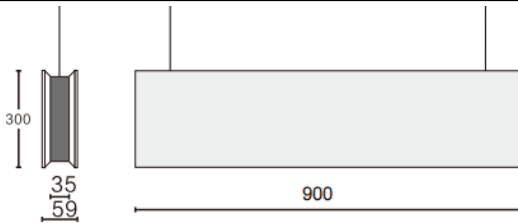

ACOUSTIC LINE

Lavov acoustic fixture from the family ACOUSTIC LINE with a power of 42W and a beam angle of 100°↓ . Finished in grey colour. With a total lumen output of 3360lm and a luminous efficacy of 80lm/W. Made in Extruded Aluminium and poliester acoustic panels grade B14. Driver ON-OFF. CCT 4000K. Dimensions L900x W59x H300mmmm.

Dimensions

Product dimensions (mm) L900x W59x H300mm

Scheme

Item code	86.AC01.2401.03
Product type	Indoor
Category	Architectural luminaires
Family	ACOUSTIC LINE
Pictograms	

Product	
Real power (W)	42
Real luminous flux (Lm)	3360
Luminous efficiency (Lm/W)	80
Beam angle (°)	100° ↓
Life time (h)	50000h L80B10
IP	20
Colour	grey
Control gear included	Yes
Control gear	ON-OFF
Light source	LED
Type of LED	SMD
Average life time (h)	50000h L80B10
Colour temperature (K)	4000
Colour consistency (SDCM)	SDCM3
CRI	90