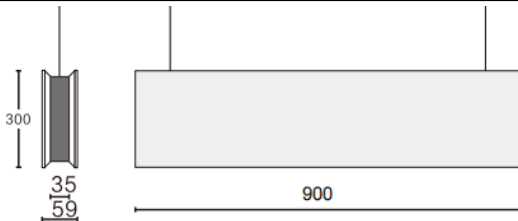

### ACOUSTIC LINE

Lavov acoustic fixture from the family ACOUSTIC LINE with a power of 42W and a beam angle of 100° ↓ . Finished in grey colour. With a total lumen output of 3360lm and a luminous efficacy of 80lm/W. Made in Extruded Aluminium and poliester acoustic panels grade B14. Driver ON-OFF. CCT 4000K.

Dimensions L900x W59x H300mmmm.

#### Dimensions

Product dimensions (mm) L900x W59x H300mm

#### Scheme

Item code	86.AC01.2401.03
Product type	Indoor
Category	Architectural luminaires
Family	ACOUSTIC LINE
Pictograms	

Product	
Real power (W)	42
Real luminous flux (Lm)	3360
Luminous efficiency (Lm/W)	80
Beam angle (&ordm;)	100° ↓
Life time (h)	50000h L80B10
IP	20
Colour	grey
Control gear included	Yes
Control gear	ON-OFF
Light source	LED
Type of LED	SMD
Average life time (h)	50000h L80B10
Colour temperature (K)	4000
Colour consistency (SDCM)	SDCM<3
CRI	90