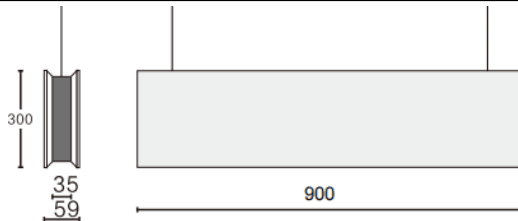

### ACOUSTIC LINE

Lavov acoustic fixture from the family ACOUSTIC LINE with a power of 42W and a beam angle of 100°↓. Finished in White colour. With a total lumen output of 3360lm and a luminous efficacy of 80lm/W. Made in Extruded Aluminium and poliester acoustic panels grade B13. Driver DALI. CCT 4000K. Dimensions L900x W59x H300mmmm.

#### Dimensions

Product dimensions (mm) L900x W59x H300mm

#### Scheme

Item code	86.AC01.2403.01
Product type	Indoor
Category	Architectural luminaires
Family	ACOUSTIC LINE
Pictograms	

Product	
Real power (W)	42
Real luminous flux (Lm)	3360
Luminous efficiency (Lm/W)	80
Beam angle (&ordm;)	100° ↓
Life time (h)	50000h L80B10
IP	20
Colour	White
Control gear included	Yes
Control gear	DALI
Light source	LED
Type of LED	SMD
Average life time (h)	50000h L80B10
Colour temperature (K)	4000
Colour consistency (SDCM)	SDCM<3
CRI	90