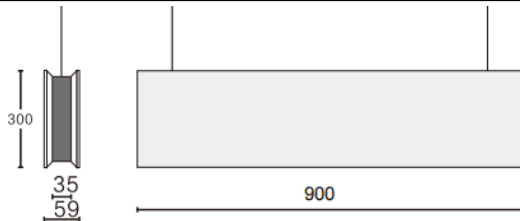

ACOUSTIC LINE

Lavov acoustic fixture from the family ACOUSTIC LINE with a power of 42W and a beam angle of 100°↓. Finished in White colour. With a total lumen output of 3360lm and a luminous efficacy of 80lm/W. Made in Extruded Aluminium and poliester acoustic panels grade B13. Driver DALI. CCT 4000K. Dimensions L900x W59x H300mmmm.

Dimensions

Product dimensions (mm) L900x W59x H300mm

Scheme

Item code	86.AC01.2403.01
Product type	Indoor
Category	Architectural luminaires
Family	ACOUSTIC LINE
Pictograms	

Product	
Real power (W)	42
Real luminous flux (Lm)	3360
Luminous efficiency (Lm/W)	80
Beam angle (°)	100° ↓
Life time (h)	50000h L80B10
IP	20
Colour	White
Control gear included	Yes
Control gear	DALI
Light source	LED
Type of LED	SMD
Average life time (h)	50000h L80B10
Colour temperature (K)	4000
Colour consistency (SDCM)	SDCM3
CRI	90