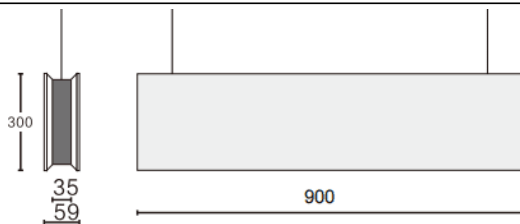

### ACOUSTIC LINE

Lavov acoustic fixture from the family ACOUSTIC LINE with a power of 42W and a beam angle of 100° ↓ . Finished in Black colour. With a total lumen output of 3360lm and a luminous efficacy of 80lm/W. Made in Extruded Aluminium and poliester acoustic panels grade B12. Driver DALI. CCT 4000K. Dimensions L900x W59x H300mmmm.

#### Dimensions

Product dimensions (mm) L900x W59x H300mm

#### Scheme

Item code	86.AC01.2403.02
Product type	Indoor
Category	Architectural luminaires
Family	ACOUSTIC LINE
Pictograms	

<b>Product</b>	
Real power (W)	42
Real luminous flux (Lm)	3360
Luminous efficiency (Lm/W)	80
Beam angle (&ordm;)	100° ↓
Life time (h)	50000h L80B10
IP	20
Colour	Black
Control gear included	Yes
Control gear	DALI
Light source	LED
Type of LED	SMD
Average life time (h)	50000h L80B10
Colour temperature (K)	4000
Colour consistency (SDCM)	SDCM<3
CRI	90