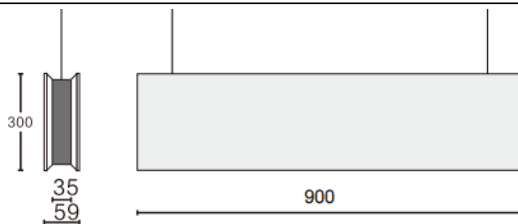

ACOUSTIC LINE

Lavov acoustic fixture from the family ACOUSTIC LINE with a power of 42W and a beam angle of 100°↓. Finished in grey colour. With a total lumen output of 3360lm and a luminous efficacy of 80lm/W. Made in Extruded Aluminium and poliester acoustic panels grade B11. Driver DALI. CCT 4000K. Dimensions L900x W59x H300mmmm.

Dimensions

Product dimensions (mm) L900x W59x H300mm

Scheme

Item code	86.AC01.2403.03
Product type	Indoor
Category	Architectural luminaires
Family	ACOUSTIC LINE
Pictograms	

Product	
Real power (W)	42
Real luminous flux (Lm)	3360
Luminous efficiency (Lm/W)	80
Beam angle (º)	100° ↓
Life time (h)	50000h L80B10
IP	20
Colour	grey
Control gear included	Yes
Control gear	DALI
Light source	LED
Type of LED	SMD
Average life time (h)	50000h L80B10
Colour temperature (K)	4000
Colour consistency (SDCM)	SDCM<3
CRI	90