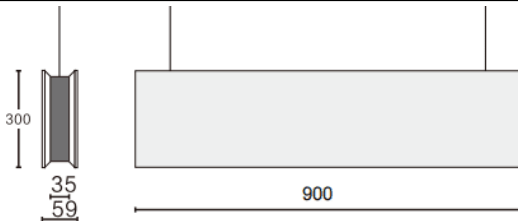

### ACOUSTIC LINE

Lavov acoustic fixture from the family ACOUSTIC LINE with a power of 42W and a beam angle of 100°↓. Finished in grey colour. With a total lumen output of 3360lm and a luminous efficacy of 80lm/W. Made in Extruded Aluminium and poliester acoustic panels grade B11. Driver DALI. CCT 4000K. Dimensions L900x W59x H300mmmm.

#### Dimensions

Product dimensions (mm) L900x W59x H300mm

#### Scheme

Item code	86.AC01.2403.03
Product type	Indoor
Category	Architectural luminaires
Family	ACOUSTIC LINE
Pictograms	

Product	
Real power (W)	42
Real luminous flux (Lm)	3360
Luminous efficiency (Lm/W)	80
Beam angle (°)	100° ↓
Life time (h)	50000h L80B10
IP	20
Colour	grey
Control gear included	Yes
Control gear	DALI
Light source	LED
Type of LED	SMD
Average life time (h)	50000h L80B10
Colour temperature (K)	4000
Colour consistency (SDCM)	SDCM3
CRI	90