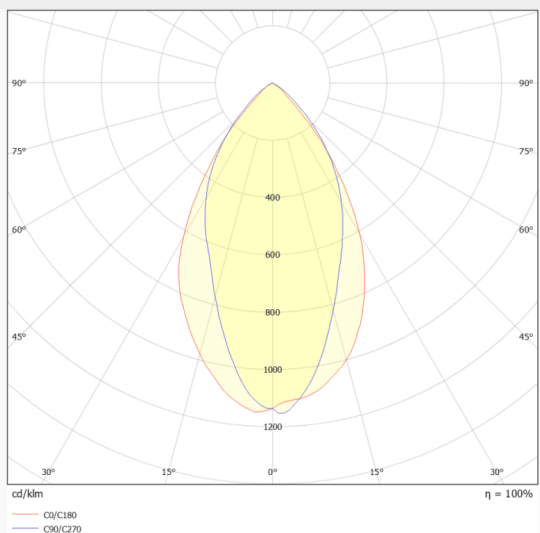

Photometry

Item code	86.AC01.2441.01			
Product type	Indoor			
Category	Architectural luminaires			
Family	ACOUSTIC LINE			
Pictograms		220 240 V	CRI 90	CE Driver INCL.
	On Off		IP 20	50000h L80B10

Product	
Real power (W)	27
Real luminous flux (Lm)	2430
Luminous efficiency (Lm/W)	90
Beam angle (°)	48° ↓
Life time (h)	50000h L80B10
IP	20
Colour	White
U. G. R	19
Control gear included	Yes
Control gear	ON-OFF
Light source	LED
Type of LED	SMD
Average life time (h)	50000h L80B10
Colour temperature (K)	4000
Colour consistency (SDCM)	SDCM3
CRI	90