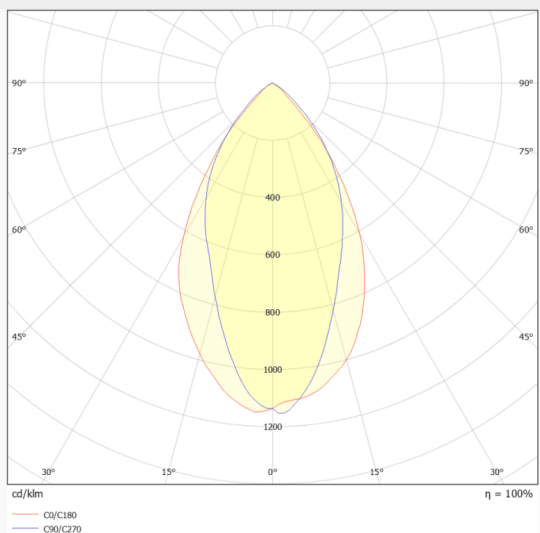

### ACOUSTIC LINE

Lavov acoustic fixture from the family ACOUSTIC LINE with a power of 27W and a beam angle of 48° ↓ . Finished in White colour. With a total lumen output of 2430lm and a luminous efficacy of 90lm/W. Made in Extruded Aluminium and poliester acoustic panels grade B16. Driver ON-OFF. CCT 4000K. Dimensions L900x W59x H300mmmm.

#### Dimensions

Product dimensions (mm) L900x W59x H300mm

#### Photometry

Item code	86.AC01.2441.01
Product type	Indoor
Category	Architectural luminaires
Family	ACOUSTIC LINE
Pictograms	

Product	
Real power (W)	27
Real luminous flux (Lm)	2430
Luminous efficiency (Lm/W)	90
Beam angle (&ordm;)	48° ↓
Life time (h)	50000h L80B10
IP	20
Colour	White
U. G. R	<19
Control gear included	Yes
Control gear	ON-OFF
Light source	LED
Type of LED	SMD
Average life time (h)	50000h L80B10
Colour temperature (K)	4000
Colour consistency (SDCM)	SDCM<3
CRI	90