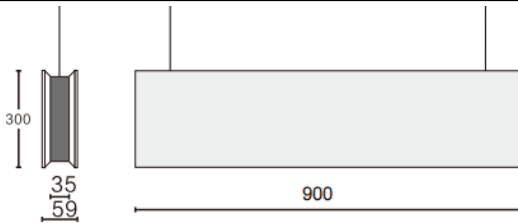

### ACOUSTIC LINE

Lavov acoustic fixture from the family ACOUSTIC LINE with a power of 27W and a beam angle of 48° ↓ . Finished in White colour. With a total lumen output of 2430lm and a luminous efficacy of 90lm/W. Made in Extruded Aluminium and poliester acoustic panels grade B16. Driver ON-OFF. CCT 4000K. Dimensions L900x W59x H300mmmm.

#### Dimensions

Product dimensions (mm) L900x W59x H300mm

#### Photometry

Item code	86.AC01.2441.01
Product type	Indoor
Category	Architectural luminaires
Family	ACOUSTIC LINE
Pictograms	

Product	
Real power (W)	27
Real luminous flux (Lm)	2430
Luminous efficiency (Lm/W)	90
Beam angle (&ordm;)	48° ↓
Life time (h)	50000h L80B10
IP	20
Colour	White
U. G. R	<19
Control gear included	Yes
Control gear	ON-OFF
Light source	LED
Type of LED	SMD
Average life time (h)	50000h L80B10
Colour temperature (K)	4000
Colour consistency (SDCM)	SDCM<3
CRI	90