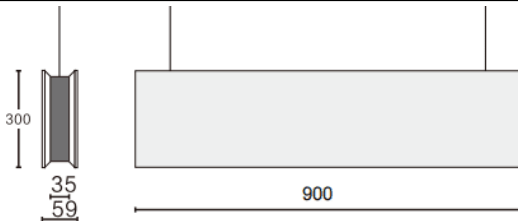

ACOUSTIC LINE

Lavov acoustic fixture from the family ACOUSTIC LINE with a power of 27W and a beam angle of 48° ↓ . Finished in White colour. With a total lumen output of 2430lm and a luminous efficacy of 90lm/W. Made in Extruded Aluminium and poliester acoustic panels grade B16. Driver ON-OFF. CCT 4000K. Dimensions L900x W59x H300mmmm.

Dimensions

Product dimensions (mm) **L900x W59x H300mm**

Scheme

Photometry

Item code	86.AC01.2441.01			
Product type	Indoor			
Category	Architectural luminaires			
Family	ACOUSTIC LINE			
Pictograms		220 240 V	CRI 90	CE Driver INCL.
	On Off		IP 20	50000h L80B10

Product	
Real power (W)	27
Real luminous flux (Lm)	2430
Luminous efficiency (Lm/W)	90
Beam angle (°)	48° ↓
Life time (h)	50000h L80B10
IP	20
Colour	White
U. G. R	19
Control gear included	Yes
Control gear	ON-OFF
Light source	LED
Type of LED	SMD
Average life time (h)	50000h L80B10
Colour temperature (K)	4000
Colour consistency (SDCM)	SDCM3
CRI	90