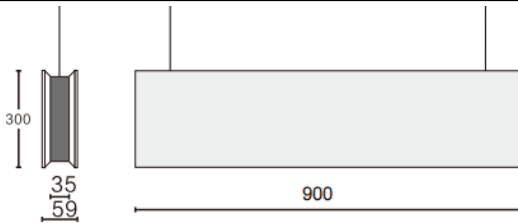

ACOUSTIC LINE

Lavov acoustic fixture from the family ACOUSTIC LINE with a power of 27W and a beam angle of 48° ↓ . Finished in Black colour. With a total lumen output of 2430lm and a luminous efficacy of 90lm/W. Made in Extruded Aluminium and poliester acoustic panels grade B15. Driver ON-OFF. CCT 4000K. Dimensions L900x W59x H300mmmm.

Dimensions

Product dimensions (mm) **L900x W59x H300mm**

Scheme

Photometry

Item code	86.AC01.2441.02				
Product type	Indoor				
Category	Architectural luminaires				
Family	ACOUSTIC LINE				
Pictograms		220 240 V	CRI 90	CE	Driver INCL.
	On Off		IP 20	50000h L80B10	

Product	
Real power (W)	27
Real luminous flux (Lm)	2430
Luminous efficiency (Lm/W)	90
Beam angle (º)	48° ↓
Life time (h)	50000h L80B10
IP	20
Colour	Black
U. G. R	<19
Control gear included	Yes
Control gear	ON-OFF
Light source	LED
Type of LED	SMD
Average life time (h)	50000h L80B10
Colour temperature (K)	4000
Colour consistency (SDCM)	SDCM<3
CRI	90