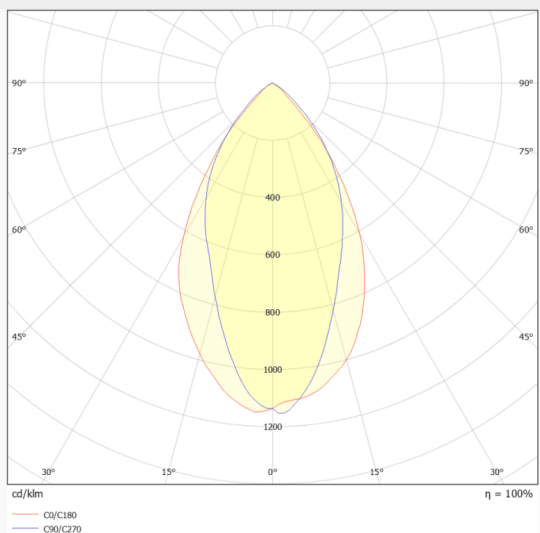

ACOUSTIC LINE

Lavov acoustic fixture from the family ACOUSTIC LINE with a power of 27W and a beam angle of 48° ↓ . Finished in Black colour. With a total lumen output of 2430lm and a luminous efficacy of 90lm/W. Made in Extruded Aluminium and poliester acoustic panels grade B15. Driver ON-OFF. CCT 4000K. Dimensions L900x W59x H300mmmm.

Dimensions

Product dimensions (mm) **L900x W59x H300mm**

Scheme

Photometry

Item code	86.AC01.2441.02				
Product type	Indoor				
Category	Architectural luminaires				
Family	ACOUSTIC LINE				
Pictograms		220 240 V	CRI 90	CE	Driver INCL.
	On Off		IP 20	50000h L80B10	

Product	
Real power (W)	27
Real luminous flux (Lm)	2430
Luminous efficiency (Lm/W)	90
Beam angle (º)	48° ↓
Life time (h)	50000h L80B10
IP	20
Colour	Black
U. G. R	<19
Control gear included	Yes
Control gear	ON-OFF
Light source	LED
Type of LED	SMD
Average life time (h)	50000h L80B10
Colour temperature (K)	4000
Colour consistency (SDCM)	SDCM<3
CRI	90