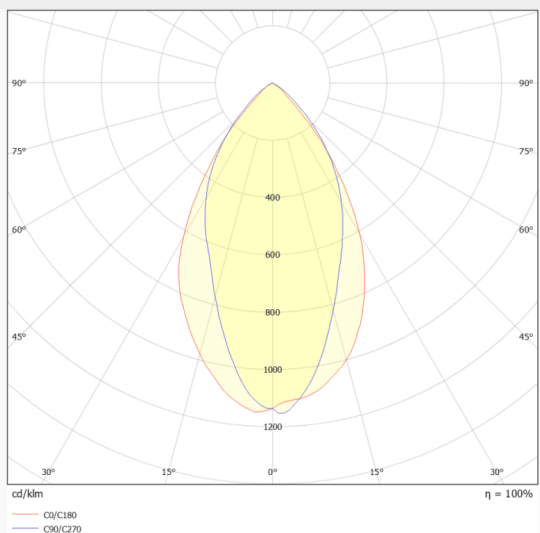

ACOUSTIC LINE

Lavov acoustic fixture from the family ACOUSTIC LINE with a power of 27W and a beam angle of 48° ↓ . Finished in Black colour. With a total lumen output of 2430lm and a luminous efficacy of 90lm/W. Made in Extruded Aluminium and poliester acoustic panels grade B15. Driver ON-OFF. CCT 4000K. Dimensions L900x W59x H300mmmm.

Dimensions

Product dimensions (mm) **L900x W59x H300mm**

Scheme

Photometry

Item code	86.AC01.2441.02				
Product type	Indoor				
Category	Architectural luminaires				
Family	ACOUSTIC LINE				
Pictograms		220 240 V	CRI 90	CE	Driver INCL.
	On Off		IP 20	50000h L80B10	

Product	
Real power (W)	27
Real luminous flux (Lm)	2430
Luminous efficiency (Lm/W)	90
Beam angle (°)	48° ↓
Life time (h)	50000h L80B10
IP	20
Colour	Black
U. G. R	19
Control gear included	Yes
Control gear	ON-OFF
Light source	LED
Type of LED	SMD
Average life time (h)	50000h L80B10
Colour temperature (K)	4000
Colour consistency (SDCM)	SDCM3
CRI	90