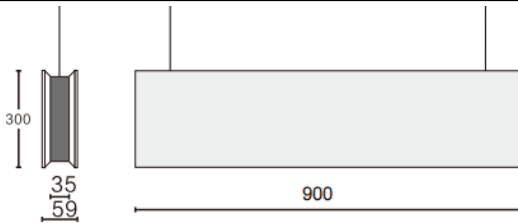

ACOUSTIC LINE

Lavov acoustic fixture from the family ACOUSTIC LINE with a power of 27W and a beam angle of 48° ↓ . Finished in Black colour. With a total lumen output of 2430lm and a luminous efficacy of 90lm/W. Made in Extruded Aluminium and poliester acoustic panels grade B15. Driver ON-OFF. CCT 4000K. Dimensions L900x W59x H300mmmm.

Dimensions

Product dimensions (mm) **L900x W59x H300mm**

Scheme

Photometry

Item code	86.AC01.2441.02				
Product type	Indoor				
Category	Architectural luminaires				
Family	ACOUSTIC LINE				
Pictograms		220 240 V	CRI 90	CE	Driver INCL.
	On Off		IP 20	50000h L80B10	

Product	
Real power (W)	27
Real luminous flux (Lm)	2430
Luminous efficiency (Lm/W)	90
Beam angle (°)	48° ↓
Life time (h)	50000h L80B10
IP	20
Colour	Black
U. G. R	19
Control gear included	Yes
Control gear	ON-OFF
Light source	LED
Type of LED	SMD
Average life time (h)	50000h L80B10
Colour temperature (K)	4000
Colour consistency (SDCM)	SDCM3
CRI	90