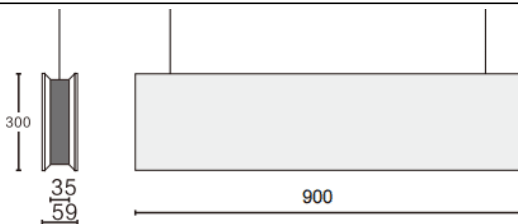

ACOUSTIC LINE

Lavov acoustic fixture from the family ACOUSTIC LINE with a power of 27W and a beam angle of 48° ↓ . Finished in grey colour. With a total lumen output of 2430lm and a luminous efficacy of 90lm/W. Made in Extruded Aluminium and poliester acoustic panels grade B14. Driver ON-OFF. CCT 4000K. Dimensions L900x W59x H300mmmm.

Dimensions

Product dimensions (mm) L900x W59x H300mm

Scheme

Photometry

Item code	86.AC01.2441.03
Product type	Indoor
Category	Architectural luminaires
Family	ACOUSTIC LINE
Pictograms	

Product	
Real power (W)	27
Real luminous flux (Lm)	2430
Luminous efficiency (Lm/W)	90
Beam angle (°)	48° ↓
Life time (h)	50000h L80B10
IP	20
Colour	grey
U. G. R	19
Control gear included	Yes
Control gear	ON-OFF
Light source	LED
Type of LED	SMD
Average life time (h)	50000h L80B10
Colour temperature (K)	4000
Colour consistency (SDCM)	SDCM3
CRI	90