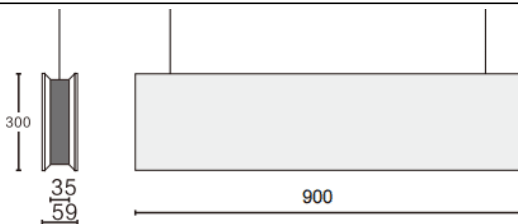

ACOUSTIC LINE

Lavov acoustic fixture from the family ACOUSTIC LINE with a power of 27W and a beam angle of 48° ↓ . Finished in grey colour. With a total lumen output of 2430lm and a luminous efficacy of 90lm/W. Made in Extruded Aluminium and poliester acoustic panels grade B14. Driver ON-OFF. CCT 4000K. Dimensions L900x W59x H300mmmm.

Dimensions

Product dimensions (mm) L900x W59x H300mm

Scheme

Photometry

Item code	86.AC01.2441.03
Product type	Indoor
Category	Architectural luminaires
Family	ACOUSTIC LINE
Pictograms	

Product	
Real power (W)	27
Real luminous flux (Lm)	2430
Luminous efficiency (Lm/W)	90
Beam angle (º)	48° ↓
Life time (h)	50000h L80B10
IP	20
Colour	grey
U. G. R	<19
Control gear included	Yes
Control gear	ON-OFF
Light source	LED
Type of LED	SMD
Average life time (h)	50000h L80B10
Colour temperature (K)	4000
Colour consistency (SDCM)	SDCM<3
CRI	90