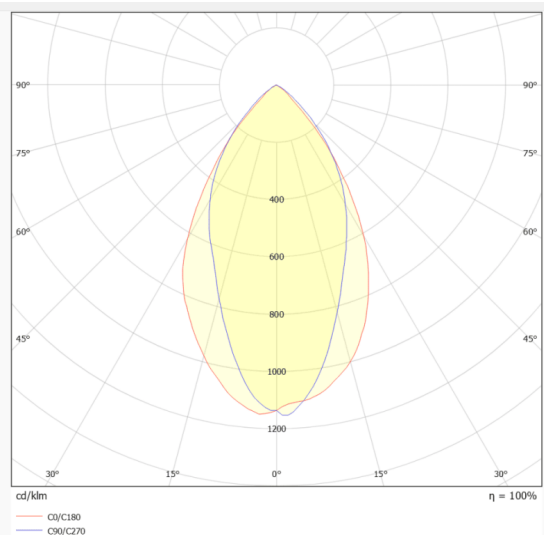

ACOUSTIC LINE

Lavov acoustic fixture from the family ACOUSTIC LINE with a power of 27W and a beam angle of 48° ↓ . Finished in grey colour. With a total lumen output of 2430lm and a luminous efficacy of 90lm/W. Made in Extruded Aluminium and poliester acoustic panels grade B14. Driver ON-OFF. CCT 4000K. Dimensions L900x W59x H300mmmm.

Dimensions

Product dimensions (mm) L900x W59x H300mm

Scheme

Photometry

Item code	86.AC01.2441.03
Product type	Indoor
Category	Architectural luminaires
Family	ACOUSTIC LINE
Pictograms	

Product	
Real power (W)	27
Real luminous flux (Lm)	2430
Luminous efficiency (Lm/W)	90
Beam angle (º)	48° ↓
Life time (h)	50000h L80B10
IP	20
Colour	grey
U. G. R	<19
Control gear included	Yes
Control gear	ON-OFF
Light source	LED
Type of LED	SMD
Average life time (h)	50000h L80B10
Colour temperature (K)	4000
Colour consistency (SDCM)	SDCM<3
CRI	90