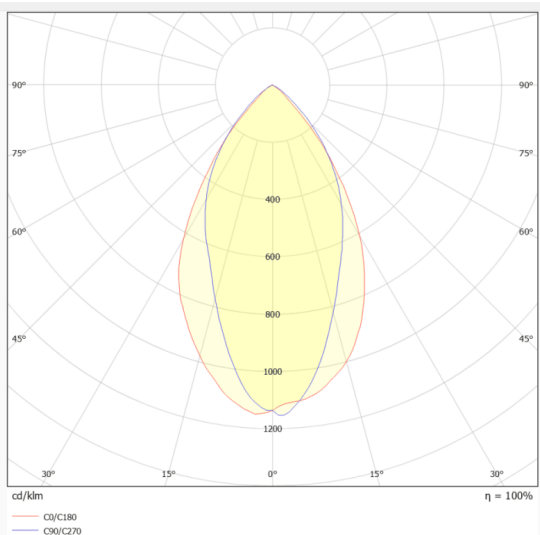

ACOUSTIC LINE

Lavov acoustic fixture from the family ACOUSTIC LINE with a power of 27W and a beam angle of 48° ↓ . Finished in grey colour. With a total lumen output of 2430lm and a luminous efficacy of 90lm/W. Made in Extruded Aluminium and poliester acoustic panels grade B14. Driver ON-OFF. CCT 4000K. Dimensions L900x W59x H300mmmm.

Dimensions

Product dimensions (mm) L900x W59x H300mm

Scheme

Photometry

Item code	86.AC01.2441.03
Product type	Indoor
Category	Architectural luminaires
Family	ACOUSTIC LINE
Pictograms	

Product	
Real power (W)	27
Real luminous flux (Lm)	2430
Luminous efficiency (Lm/W)	90
Beam angle (°)	48° ↓
Life time (h)	50000h L80B10
IP	20
Colour	grey
U. G. R	19
Control gear included	Yes
Control gear	ON-OFF
Light source	LED
Type of LED	SMD
Average life time (h)	50000h L80B10
Colour temperature (K)	4000
Colour consistency (SDCM)	SDCM3
CRI	90