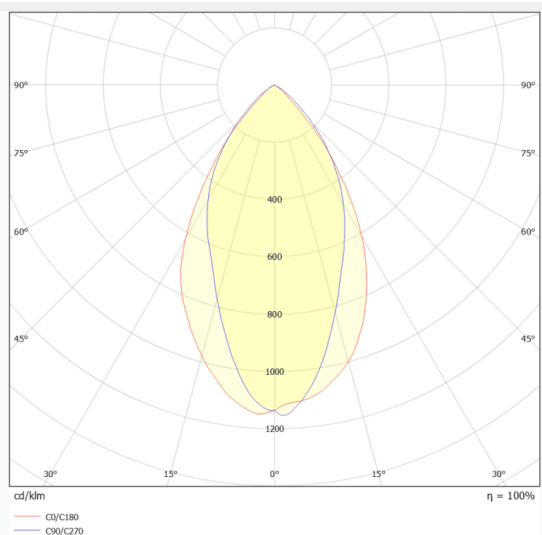

### ACOUSTIC LINE

Lavov acoustic fixture from the family ACOUSTIC LINE with a power of 27W and a beam angle of 48° ↓ . Finished in White colour. With a total lumen output of 2430lm and a luminous efficacy of 90lm/W. Made in Extruded Aluminium and poliester acoustic panels grade B13. Driver DALI. CCT 4000K. Dimensions L900x W59x H300mmmm.

#### Dimensions

Product dimensions (mm) L900x W59x H300mm

#### Photometry

Item code	86.AC01.2443.01
Product type	Indoor
Category	Architectural luminaires
Family	ACOUSTIC LINE
Pictograms	

Product	
Real power (W)	27
Real luminous flux (Lm)	2430
Luminous efficiency (Lm/W)	90
Beam angle (&ordm;)	48° ↓
Life time (h)	50000h L80B10
IP	20
Colour	White
U. G. R	<19
Control gear included	Yes
Control gear	DALI
Light source	LED
Type of LED	SMD
Average life time (h)	50000h L80B10
Colour temperature (K)	4000
Colour consistency (SDCM)	SDCM<3
CRI	90