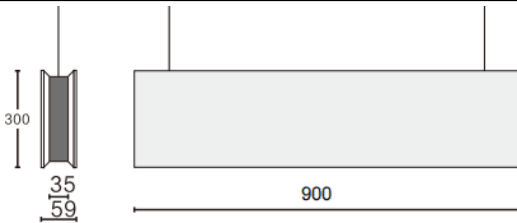

ACOUSTIC LINE

Lavov acoustic fixture from the family ACOUSTIC LINE with a power of 27W and a beam angle of 48° ↓ . Finished in White colour. With a total lumen output of 2430lm and a luminous efficacy of 90lm/W. Made in Extruded Aluminium and poliester acoustic panels grade B13. Driver DALI. CCT 4000K. Dimensions L900x W59x H300mmmm.

Dimensions

Product dimensions (mm) **L900x W59x H300mm**

Scheme

Photometry

Item code	86.AC01.2443.01				
Product type	Indoor				
Category	Architectural luminaires				
Family	ACOUSTIC LINE				
Pictograms		220 240 V	CRI 90	CE	Driver INCL.
	On Off		IP 20	50000h L80B10	

Product	
Real power (W)	27
Real luminous flux (Lm)	2430
Luminous efficiency (Lm/W)	90
Beam angle (°)	48° ↓
Life time (h)	50000h L80B10
IP	20
Colour	White
U. G. R	19
Control gear included	Yes
Control gear	DALI
Light source	LED
Type of LED	SMD
Average life time (h)	50000h L80B10
Colour temperature (K)	4000
Colour consistency (SDCM)	SDCM3
CRI	90