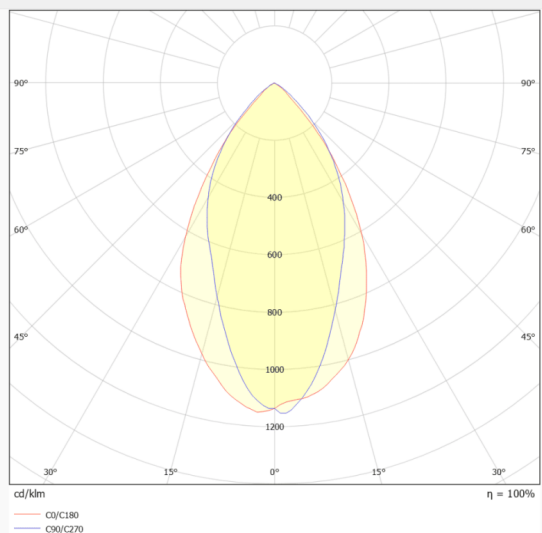

ACOUSTIC LINE

Lavov acoustic fixture from the family ACOUSTIC LINE with a power of 27W and a beam angle of 48° ↓ . Finished in White colour. With a total lumen output of 2430lm and a luminous efficacy of 90lm/W. Made in Extruded Aluminium and poliester acoustic panels grade B13. Driver DALI. CCT 4000K. Dimensions L900x W59x H300mmmm.

Dimensions

Product dimensions (mm) **L900x W59x H300mm**

Scheme

Photometry

Item code	86.AC01.2443.01				
Product type	Indoor				
Category	Architectural luminaires				
Family	ACOUSTIC LINE				
Pictograms		220 240 V	CRI 90	CE	Driver INCL.
	On Off		IP 20	50000h L80B10	

Product	
Real power (W)	27
Real luminous flux (Lm)	2430
Luminous efficiency (Lm/W)	90
Beam angle (°)	48° ↓
Life time (h)	50000h L80B10
IP	20
Colour	White
U. G. R	19
Control gear included	Yes
Control gear	DALI
Light source	LED
Type of LED	SMD
Average life time (h)	50000h L80B10
Colour temperature (K)	4000
Colour consistency (SDCM)	SDCM3
CRI	90