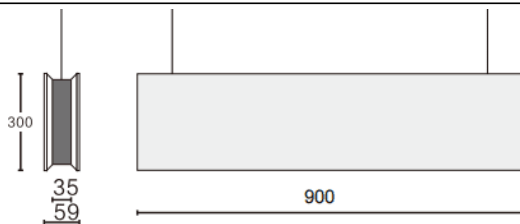

### ACOUSTIC LINE

Lavov acoustic fixture from the family ACOUSTIC LINE with a power of 27W and a beam angle of 48° ↓ . Finished in White colour. With a total lumen output of 2430lm and a luminous efficacy of 90lm/W. Made in Extruded Aluminium and poliester acoustic panels grade B13. Driver DALI. CCT 4000K. Dimensions L900x W59x H300mmmm.

#### Dimensions

Product dimensions (mm) L900x W59x H300mm

#### Photometry

Item code	86.AC01.2443.01
Product type	Indoor
Category	Architectural luminaires
Family	ACOUSTIC LINE
Pictograms	

Product	
Real power (W)	27
Real luminous flux (Lm)	2430
Luminous efficiency (Lm/W)	90
Beam angle (&ordm;)	48° ↓
Life time (h)	50000h L80B10
IP	20
Colour	White
U. G. R	<19
Control gear included	Yes
Control gear	DALI
Light source	LED
Type of LED	SMD
Average life time (h)	50000h L80B10
Colour temperature (K)	4000
Colour consistency (SDCM)	SDCM<3
CRI	90