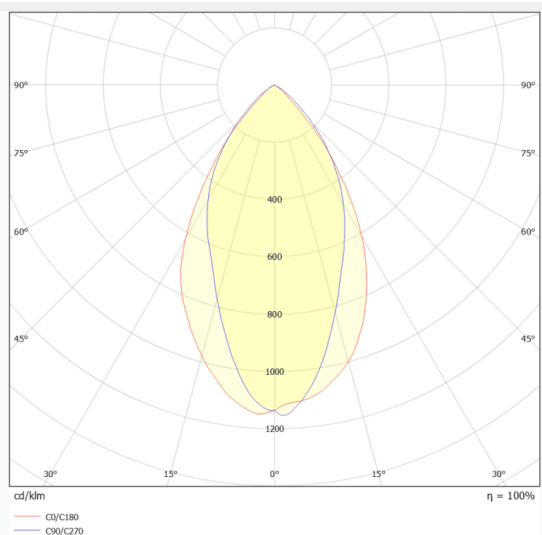

ACOUSTIC LINE

Lavov acoustic fixture from the family ACOUSTIC LINE with a power of 27W and a beam angle of 48° ↓ . Finished in Black colour. With a total lumen output of 2430lm and a luminous efficacy of 90lm/W. Made in Extruded Aluminium and poliester acoustic panels grade B12. Driver DALI. CCT 4000K. Dimensions L900x W59x H300mmmm.

Dimensions

Product dimensions (mm) L900x W59x H300mm

Scheme

Photometry

Item code	86.AC01.2443.02
Product type	Indoor
Category	Architectural luminaires
Family	ACOUSTIC LINE
Pictograms	

Product	
Real power (W)	27
Real luminous flux (Lm)	2430
Luminous efficiency (Lm/W)	90
Beam angle (º)	48° ↓
Life time (h)	50000h L80B10
IP	20
Colour	Black
U. G. R	<19
Control gear included	Yes
Control gear	DALI
Light source	LED
Type of LED	SMD
Average life time (h)	50000h L80B10
Colour temperature (K)	4000
Colour consistency (SDCM)	SDCM<3
CRI	90