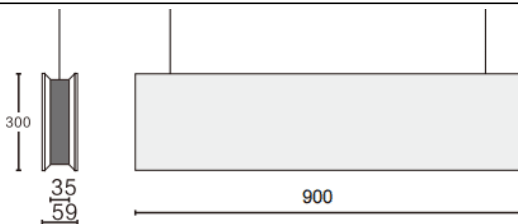

ACOUSTIC LINE

Lavov acoustic fixture from the family ACOUSTIC LINE with a power of 27W and a beam angle of 48° ↓ . Finished in Black colour. With a total lumen output of 2430lm and a luminous efficacy of 90lm/W. Made in Extruded Aluminium and poliester acoustic panels grade B12. Driver DALI. CCT 4000K. Dimensions L900x W59x H300mmmm.

Dimensions

Product dimensions (mm) L900x W59x H300mm

Scheme

Photometry

Item code	86.AC01.2443.02
Product type	Indoor
Category	Architectural luminaires
Family	ACOUSTIC LINE
Pictograms	

Product	
Real power (W)	27
Real luminous flux (Lm)	2430
Luminous efficiency (Lm/W)	90
Beam angle (º)	48° ↓
Life time (h)	50000h L80B10
IP	20
Colour	Black
U. G. R	<19
Control gear included	Yes
Control gear	DALI
Light source	LED
Type of LED	SMD
Average life time (h)	50000h L80B10
Colour temperature (K)	4000
Colour consistency (SDCM)	SDCM<3
CRI	90