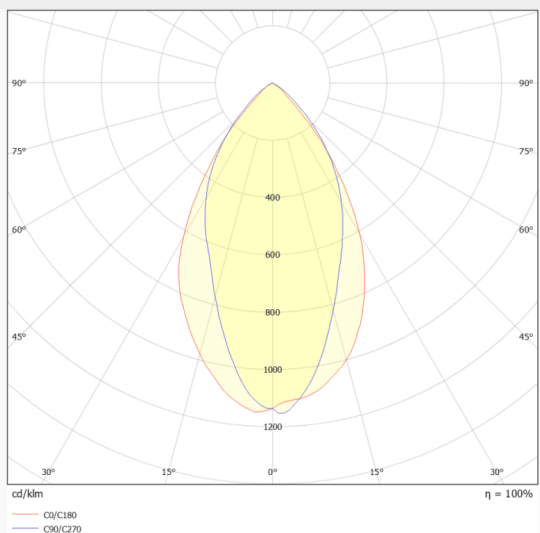

ACOUSTIC LINE

Lavov acoustic fixture from the family ACOUSTIC LINE with a power of 27W and a beam angle of 48° ↓ . Finished in Black colour. With a total lumen output of 2430lm and a luminous efficacy of 90lm/W. Made in Extruded Aluminium and poliester acoustic panels grade B12. Driver DALI. CCT 4000K. Dimensions L900x W59x H300mmmm.

Dimensions

Product dimensions (mm) L900x W59x H300mm

Scheme

Photometry

Item code	86.AC01.2443.02
Product type	Indoor
Category	Architectural luminaires
Family	ACOUSTIC LINE
Pictograms	

Product	
Real power (W)	27
Real luminous flux (Lm)	2430
Luminous efficiency (Lm/W)	90
Beam angle (°)	48° ↓
Life time (h)	50000h L80B10
IP	20
Colour	Black
U. G. R	19
Control gear included	Yes
Control gear	DALI
Light source	LED
Type of LED	SMD
Average life time (h)	50000h L80B10
Colour temperature (K)	4000
Colour consistency (SDCM)	SDCM3
CRI	90