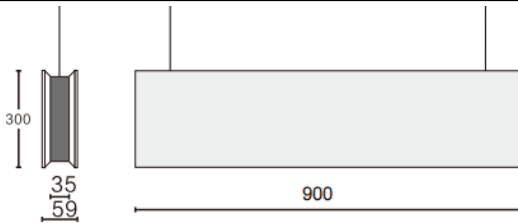

ACOUSTIC LINE

Lavov acoustic fixture from the family ACOUSTIC LINE with a power of 27W and a beam angle of 48° ↓ . Finished in Black colour. With a total lumen output of 2430lm and a luminous efficacy of 90lm/W. Made in Extruded Aluminium and poliester acoustic panels grade B12. Driver DALI. CCT 4000K. Dimensions L900x W59x H300mmmm.

Dimensions

Product dimensions (mm) L900x W59x H300mm

Scheme

Photometry

Item code	86.AC01.2443.02
Product type	Indoor
Category	Architectural luminaires
Family	ACOUSTIC LINE
Pictograms	

Product	
Real power (W)	27
Real luminous flux (Lm)	2430
Luminous efficiency (Lm/W)	90
Beam angle (°)	48° ↓
Life time (h)	50000h L80B10
IP	20
Colour	Black
U. G. R	19
Control gear included	Yes
Control gear	DALI
Light source	LED
Type of LED	SMD
Average life time (h)	50000h L80B10
Colour temperature (K)	4000
Colour consistency (SDCM)	SDCM3
CRI	90