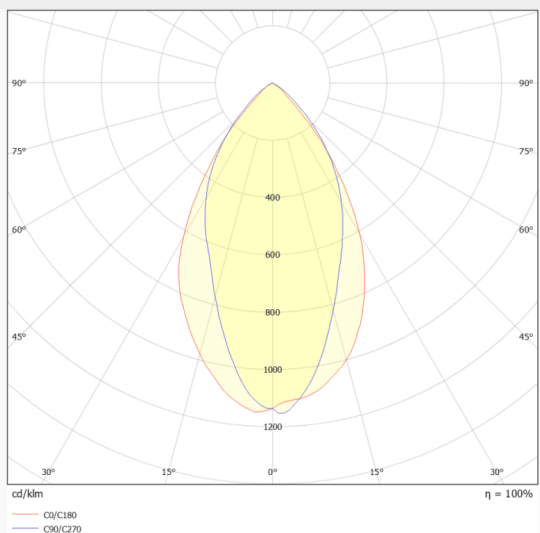

ACOUSTIC LINE

Lavov acoustic fixture from the family ACOUSTIC LINE with a power of 27W and a beam angle of 48° ↓ . Finished in grey colour. With a total lumen output of 2430lm and a luminous efficacy of 90lm/W. Made in Extruded Aluminium and poliester acoustic panels grade B11. Driver DALI. CCT 4000K. Dimensions L900x W59x H300mmmm.

Dimensions

Product dimensions (mm) L900x W59x H300mm

Scheme

Photometry

Item code	86.AC01.2443.03
Product type	Indoor
Category	Architectural luminaires
Family	ACOUSTIC LINE
Pictograms	

Product	
Real power (W)	27
Real luminous flux (Lm)	2430
Luminous efficiency (Lm/W)	90
Beam angle (º)	48° ↓
Life time (h)	50000h L80B10
IP	20
Colour	grey
U. G. R	<19
Control gear included	Yes
Control gear	DALI
Light source	LED
Type of LED	SMD
Average life time (h)	50000h L80B10
Colour temperature (K)	4000
Colour consistency (SDCM)	SDCM<3
CRI	90