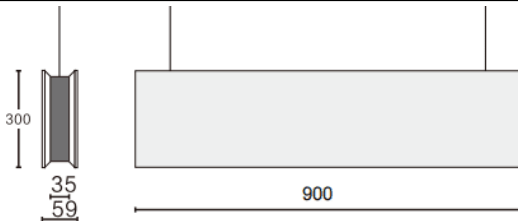

ACOUSTIC LINE

Lavov acoustic fixture from the family ACOUSTIC LINE with a power of 27W and a beam angle of 48° ↓ . Finished in grey colour. With a total lumen output of 2430lm and a luminous efficacy of 90lm/W. Made in Extruded Aluminium and poliester acoustic panels grade B11. Driver DALI. CCT 4000K. Dimensions L900x W59x H300mmmm.

Dimensions

Product dimensions (mm) L900x W59x H300mm

Scheme

Photometry

Item code	86.AC01.2443.03
Product type	Indoor
Category	Architectural luminaires
Family	ACOUSTIC LINE
Pictograms	

Product	
Real power (W)	27
Real luminous flux (Lm)	2430
Luminous efficiency (Lm/W)	90
Beam angle (°)	48° ↓
Life time (h)	50000h L80B10
IP	20
Colour	grey
U. G. R	19
Control gear included	Yes
Control gear	DALI
Light source	LED
Type of LED	SMD
Average life time (h)	50000h L80B10
Colour temperature (K)	4000
Colour consistency (SDCM)	SDCM3
CRI	90