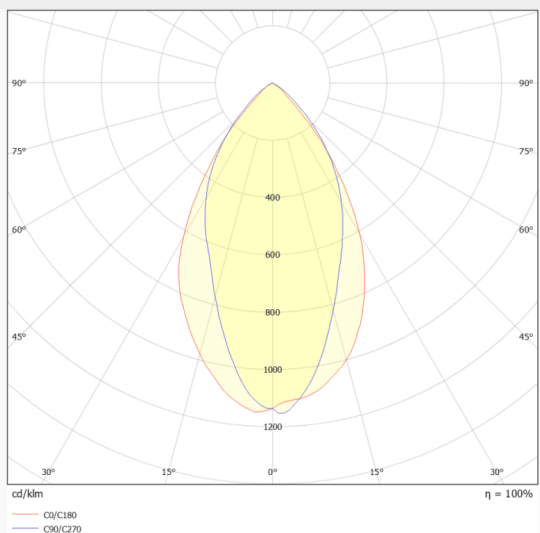

ACOUSTIC LINE

Lavov acoustic fixture from the family ACOUSTIC LINE with a power of 27W and a beam angle of 48° ↓ . Finished in grey colour. With a total lumen output of 2430lm and a luminous efficacy of 90lm/W. Made in Extruded Aluminium and poliester acoustic panels grade B11. Driver DALI. CCT 4000K. Dimensions L900x W59x H300mmmm.

Dimensions

Product dimensions (mm) L900x W59x H300mm

Scheme

Photometry

Item code	86.AC01.2443.03
Product type	Indoor
Category	Architectural luminaires
Family	ACOUSTIC LINE
Pictograms	

Product	
Real power (W)	27
Real luminous flux (Lm)	2430
Luminous efficiency (Lm/W)	90
Beam angle (°)	48° ↓
Life time (h)	50000h L80B10
IP	20
Colour	grey
U. G. R	19
Control gear included	Yes
Control gear	DALI
Light source	LED
Type of LED	SMD
Average life time (h)	50000h L80B10
Colour temperature (K)	4000
Colour consistency (SDCM)	SDCM3
CRI	90