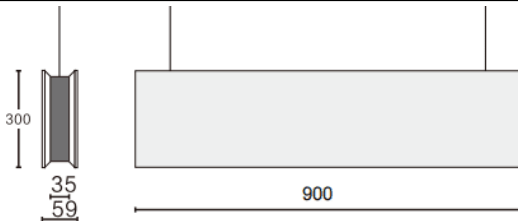

ACOUSTIC LINE

Lavov acoustic fixture from the family ACOUSTIC LINE with a power of 27W and a beam angle of 48° ↓ . Finished in grey colour. With a total lumen output of 2430lm and a luminous efficacy of 90lm/W. Made in Extruded Aluminium and poliester acoustic panels grade B11. Driver DALI. CCT 4000K. Dimensions L900x W59x H300mmmm.

Dimensions

Product dimensions (mm) L900x W59x H300mm

Scheme

Photometry

Item code	86.AC01.2443.03
Product type	Indoor
Category	Architectural luminaires
Family	ACOUSTIC LINE
Pictograms	

Product	
Real power (W)	27
Real luminous flux (Lm)	2430
Luminous efficiency (Lm/W)	90
Beam angle (º)	48° ↓
Life time (h)	50000h L80B10
IP	20
Colour	grey
U. G. R	<19
Control gear included	Yes
Control gear	DALI
Light source	LED
Type of LED	SMD
Average life time (h)	50000h L80B10
Colour temperature (K)	4000
Colour consistency (SDCM)	SDCM<3
CRI	90