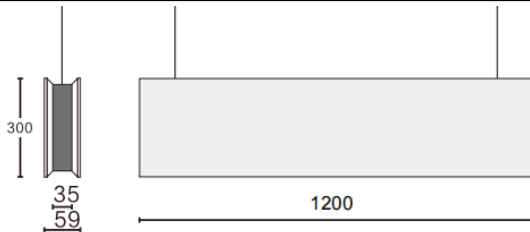

ACOUSTIC LINE

Lavov acoustic fixture from the family ACOUSTIC LINE with a power of 64W and a beam angle of 100°↓. Finished in White colour. With a total lumen output of 5120lm and a luminous efficacy of 80lm/W. Made in Extruded Aluminium and poliester acoustic panels grade B16. Driver ON-OFF. CCT 4000K.

Dimensions L1200x W59x H300mmmm.

Dimensions

Product dimensions (mm) L1200x W59x H300mm

Scheme

Item code	86.AC01.3401.01				
Product type	Indoor				
Category	Architectural luminaires				
Family	ACOUSTIC LINE				
Pictograms		220 240 V	CRI 90	CE	Driver INCL.
	On Off		IP 20	50000h L80B10	

Product	
Real power (W)	64
Real luminous flux (Lm)	5120
Luminous efficiency (Lm/W)	80
Beam angle (º)	100° ↓
Life time (h)	50000h L80B10
IP	20
Colour	White
Control gear included	Yes
Control gear	ON-OFF
Light source	LED
Type of LED	SMD
Average life time (h)	50000h L80B10
Colour temperature (K)	4000
Colour consistency (SDCM)	SDCM<3
CRI	90