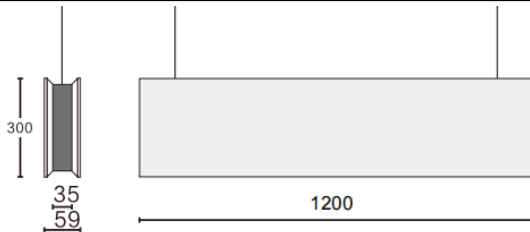

ACOUSTIC LINE

Lavov acoustic fixture from the family ACOUSTIC LINE with a power of 64W and a beam angle of 100°↓. Finished in White colour. With a total lumen output of 5120lm and a luminous efficacy of 80lm/W. Made in Extruded Aluminium and poliester acoustic panels grade B16. Driver ON-OFF. CCT 4000K.

Dimensions L1200x W59x H300mmmm.

Dimensions

Product dimensions (mm) L1200x W59x H300mm

Scheme

Item code	86.AC01.3401.01
Product type	Indoor
Category	Architectural luminaires
Family	ACOUSTIC LINE
Pictograms	

Product	
Real power (W)	64
Real luminous flux (Lm)	5120
Luminous efficiency (Lm/W)	80
Beam angle (°)	100° ↓
Life time (h)	50000h L80B10
IP	20
Colour	White
Control gear included	Yes
Control gear	ON-OFF
Light source	LED
Type of LED	SMD
Average life time (h)	50000h L80B10
Colour temperature (K)	4000
Colour consistency (SDCM)	SDCM3
CRI	90