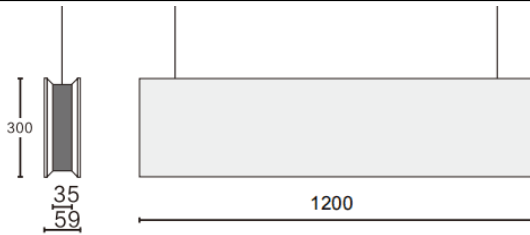

ACOUSTIC LINE

Lavov acoustic fixture from the family ACOUSTIC LINE with a power of 64W and a beam angle of 100°↓. Finished in Black colour. With a total lumen output of 5120lm and a luminous efficacy of 80lm/W. Made in Extruded Aluminium and poliester acoustic panels grade B15. Driver ON-OFF. CCT 4000K.

Dimensions L1200x W59x H300mmmm.

Dimensions

Product dimensions (mm) L1200x W59x H300mm

Scheme

Item code	86.AC01.3401.02
Product type	Indoor
Category	Architectural luminaires
Family	ACOUSTIC LINE
Pictograms	

Product	
Real power (W)	64
Real luminous flux (Lm)	5120
Luminous efficiency (Lm/W)	80
Beam angle (º)	100° ↓
Life time (h)	50000h L80B10
IP	20
Colour	Black
Control gear included	Yes
Control gear	ON-OFF
Light source	LED
Type of LED	SMD
Average life time (h)	50000h L80B10
Colour temperature (K)	4000
Colour consistency (SDCM)	SDCM<3
CRI	90