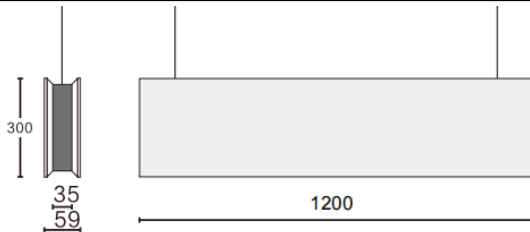

Scheme

Item code	86.AC01.3401.02				
Product type	Indoor				
Category	Architectural luminaires				
Family	ACOUSTIC LINE				
Pictograms		220 240 V	CRI 90	CE	Driver INCL.
	On Off		IP 20	50000h L80B10	

Product	
Real power (W)	64
Real luminous flux (Lm)	5120
Luminous efficiency (Lm/W)	80
Beam angle (°)	100° ↓
Life time (h)	50000h L80B10
IP	20
Colour	Black
Control gear included	Yes
Control gear	ON-OFF
Light source	LED
Type of LED	SMD
Average life time (h)	50000h L80B10
Colour temperature (K)	4000
Colour consistency (SDCM)	SDCM3
CRI	90