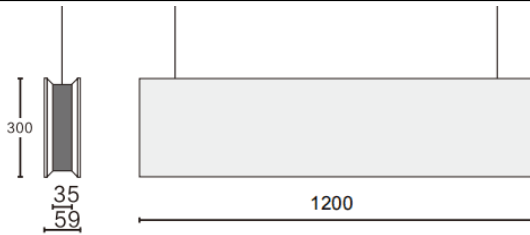

ACOUSTIC LINE

Lavov acoustic fixture from the family ACOUSTIC LINE with a power of 64W and a beam angle of 100°↓. Finished in grey colour. With a total lumen output of 5120lm and a luminous efficacy of 80lm/W. Made in Extruded Aluminium and poliester acoustic panels grade B14. Driver ON-OFF. CCT 4000K.

Dimensions L1200x W59x H300mmmm.

Dimensions

Product dimensions (mm) L1200x W59x H300mm

Scheme

| | |
|--------------|--------------------------|
| Item code | 86.AC01.3401.03 |
| Product type | Indoor |
| Category | Architectural luminaires |
| Family | ACOUSTIC LINE |
| Pictograms | |

| | |
|----------------------------|---------------|
| Product | |
| Real power (W) | 64 |
| Real luminous flux (Lm) | 5120 |
| Luminous efficiency (Lm/W) | 80 |
| Beam angle (°) | 100° ↓ |
| Life time (h) | 50000h L80B10 |
| IP | 20 |
| Colour | grey |
| Control gear included | Yes |
| Control gear | ON-OFF |
| Light source | LED |
| Type of LED | SMD |
| Average life time (h) | 50000h L80B10 |
| Colour temperature (K) | 4000 |
| Colour consistency (SDCM) | SDCM3 |
| CRI | 90 |