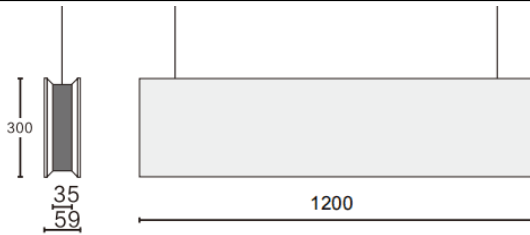

ACOUSTIC LINE

Lavov acoustic fixture from the family ACOUSTIC LINE with a power of 64W and a beam angle of 100°↓. Finished in grey colour. With a total lumen output of 5120lm and a luminous efficacy of 80lm/W. Made in Extruded Aluminium and poliester acoustic panels grade B14. Driver ON-OFF. CCT 4000K.

Dimensions L1200x W59x H300mmmm.

Dimensions

Product dimensions (mm) L1200x W59x H300mm

Scheme

Item code	86.AC01.3401.03
Product type	Indoor
Category	Architectural luminaires
Family	ACOUSTIC LINE
Pictograms	

Product	
Real power (W)	64
Real luminous flux (Lm)	5120
Luminous efficiency (Lm/W)	80
Beam angle (º)	100° ↓
Life time (h)	50000h L80B10
IP	20
Colour	grey
Control gear included	Yes
Control gear	ON-OFF
Light source	LED
Type of LED	SMD
Average life time (h)	50000h L80B10
Colour temperature (K)	4000
Colour consistency (SDCM)	SDCM<3
CRI	90