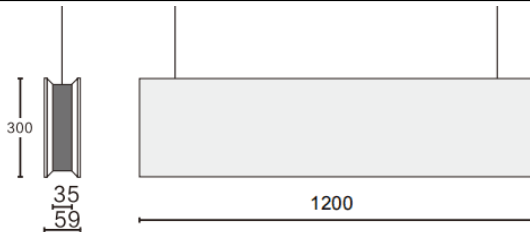

ACOUSTIC LINE

Lavov acoustic fixture from the family ACOUSTIC LINE with a power of 64W and a beam angle of 100°↓. Finished in White colour. With a total lumen output of 5120lm and a luminous efficacy of 80lm/W. Made in Extruded Aluminium and poliester acoustic panels grade B13. Driver DALI. CCT 4000K. Dimensions L1200x W59x H300mmmm.

Dimensions

Product dimensions (mm) L1200x W59x H300mm

Scheme

Item code	86.AC01.3403.01
Product type	Indoor
Category	Architectural luminaires
Family	ACOUSTIC LINE
Pictograms	

Product	
Real power (W)	64
Real luminous flux (Lm)	5120
Luminous efficiency (Lm/W)	80
Beam angle (º)	100° ↓
Life time (h)	50000h L80B10
IP	20
Colour	White
Control gear included	Yes
Control gear	DALI
Light source	LED
Type of LED	SMD
Average life time (h)	50000h L80B10
Colour temperature (K)	4000
Colour consistency (SDCM)	SDCM<3
CRI	90