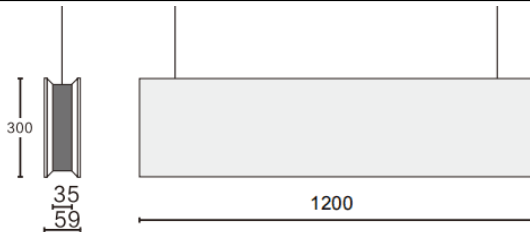

ACOUSTIC LINE

Lavov acoustic fixture from the family ACOUSTIC LINE with a power of 64W and a beam angle of 100°↓. Finished in White colour. With a total lumen output of 5120lm and a luminous efficacy of 80lm/W. Made in Extruded Aluminium and poliester acoustic panels grade B13. Driver DALI. CCT 4000K. Dimensions L1200x W59x H300mmmm.

Dimensions

Product dimensions (mm) L1200x W59x H300mm

Scheme

Item code	86.AC01.3403.01
Product type	Indoor
Category	Architectural luminaires
Family	ACOUSTIC LINE
Pictograms	

Product	
Real power (W)	64
Real luminous flux (Lm)	5120
Luminous efficiency (Lm/W)	80
Beam angle (°)	100° ↓
Life time (h)	50000h L80B10
IP	20
Colour	White
Control gear included	Yes
Control gear	DALI
Light source	LED
Type of LED	SMD
Average life time (h)	50000h L80B10
Colour temperature (K)	4000
Colour consistency (SDCM)	SDCM3
CRI	90