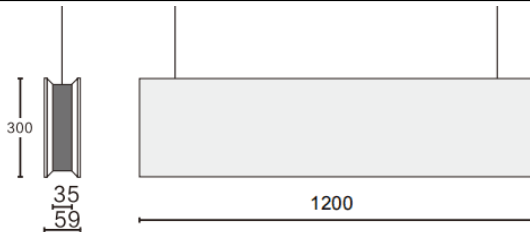

ACOUSTIC LINE

Lavov acoustic fixture from the family ACOUSTIC LINE with a power of 64W and a beam angle of 100°↓. Finished in Black colour. With a total lumen output of 5120lm and a luminous efficacy of 80lm/W. Made in Extruded Aluminium and poliester acoustic panels grade B12. Driver DALI. CCT 4000K. Dimensions L1200x W59x H300mmmm.

Dimensions

Product dimensions (mm) L1200x W59x H300mm

Scheme

Item code	86.AC01.3403.02
Product type	Indoor
Category	Architectural luminaires
Family	ACOUSTIC LINE
Pictograms	

Product	
Real power (W)	64
Real luminous flux (Lm)	5120
Luminous efficiency (Lm/W)	80
Beam angle (°)	100° ↓
Life time (h)	50000h L80B10
IP	20
Colour	Black
Control gear included	Yes
Control gear	DALI
Light source	LED
Type of LED	SMD
Average life time (h)	50000h L80B10
Colour temperature (K)	4000
Colour consistency (SDCM)	SDCM3
CRI	90