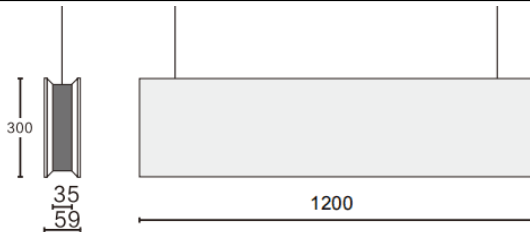

ACOUSTIC LINE

Lavov acoustic fixture from the family ACOUSTIC LINE with a power of 64W and a beam angle of 100°↓. Finished in Black colour. With a total lumen output of 5120lm and a luminous efficacy of 80lm/W. Made in Extruded Aluminium and poliester acoustic panels grade B12. Driver DALI. CCT 4000K. Dimensions L1200x W59x H300mmmm.

Dimensions

Product dimensions (mm) **L1200x W59x H300mm**

Scheme

Item code	86.AC01.3403.02				
Product type	Indoor				
Category	Architectural luminaires				
Family	ACOUSTIC LINE				
Pictograms		220 240 V	CRI 90	CE	Driver INCL
	On Off		IP 20	50000h L80B10	

Product	
Real power (W)	64
Real luminous flux (Lm)	5120
Luminous efficiency (Lm/W)	80
Beam angle (º)	100° ↓
Life time (h)	50000h L80B10
IP	20
Colour	Black
Control gear included	Yes
Control gear	DALI
Light source	LED
Type of LED	SMD
Average life time (h)	50000h L80B10
Colour temperature (K)	4000
Colour consistency (SDCM)	SDCM<3
CRI	90