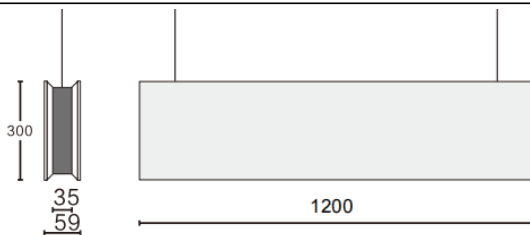

### ACOUSTIC LINE

Lavov acoustic fixture from the family ACOUSTIC LINE with a power of 64W and a beam angle of 100°↓. Finished in grey colour. With a total lumen output of 5120lm and a luminous efficacy of 80lm/W. Made in Extruded Aluminium and poliester acoustic panels grade B11. Driver DALI. CCT 4000K. Dimensions L1200x W59x H300mmmm.

#### Dimensions

Product dimensions (mm) L1200x W59x H300mm

#### Scheme

Item code	86.AC01.3403.03
Product type	Indoor
Category	Architectural luminaires
Family	ACOUSTIC LINE
Pictograms	

Product	
Real power (W)	64
Real luminous flux (Lm)	5120
Luminous efficiency (Lm/W)	80
Beam angle (&ordm;)	100° ↓
Life time (h)	50000h L80B10
IP	20
Colour	grey
Control gear included	Yes
Control gear	DALI
Light source	LED
Type of LED	SMD
Average life time (h)	50000h L80B10
Colour temperature (K)	4000
Colour consistency (SDCM)	SDCM<3
CRI	90