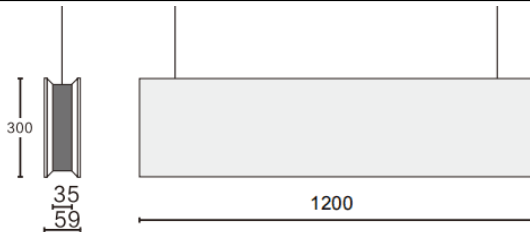

### ACOUSTIC LINE

Lavov acoustic fixture from the family ACOUSTIC LINE with a power of 64W and a beam angle of 100°↓. Finished in grey colour. With a total lumen output of 5120lm and a luminous efficacy of 80lm/W. Made in Extruded Aluminium and poliester acoustic panels grade B11. Driver DALI. CCT 4000K. Dimensions L1200x W59x H300mmmm.

#### Dimensions

Product dimensions (mm) L1200x W59x H300mm

#### Scheme

Item code	86.AC01.3403.03
Product type	Indoor
Category	Architectural luminaires
Family	ACOUSTIC LINE
Pictograms	

Product	
Real power (W)	64
Real luminous flux (Lm)	5120
Luminous efficiency (Lm/W)	80
Beam angle (°)	100° ↓
Life time (h)	50000h L80B10
IP	20
Colour	grey
Control gear included	Yes
Control gear	DALI
Light source	LED
Type of LED	SMD
Average life time (h)	50000h L80B10
Colour temperature (K)	4000
Colour consistency (SDCM)	SDCM3
CRI	90