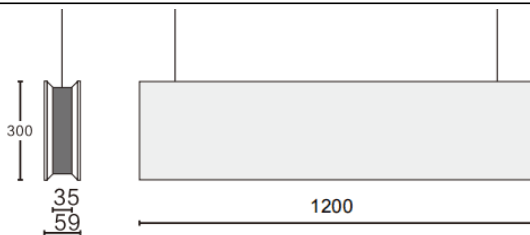

ACOUSTIC LINE

Lavov acoustic fixture from the family ACOUSTIC LINE with a power of 42W and a beam angle of 48° ↓ . Finished in White colour. With a total lumen output of 3780lm and a luminous efficacy of 90lm/W. Made in Extruded Aluminium and poliester acoustic panels grade B16. Driver ON-OFF. CCT 4000K.

Dimensions L1200x W59x H300mmmm.

Dimensions

Product dimensions (mm) L1200x W59x H300mm

Scheme

Item code	86.AC01.3441.01
Product type	Indoor
Category	Architectural luminaires
Family	ACOUSTIC LINE
Pictograms	

Product	
Real power (W)	42
Real luminous flux (Lm)	3780
Luminous efficiency (Lm/W)	90
Beam angle (º)	48° ↓
Life time (h)	50000h L80B10
IP	20
Colour	White
U. G. R	<19
Control gear included	Yes
Control gear	ON-OFF
Light source	LED
Type of LED	SMD
Average life time (h)	50000h L80B10
Colour temperature (K)	4000
Colour consistency (SDCM)	SDCM<3
CRI	90