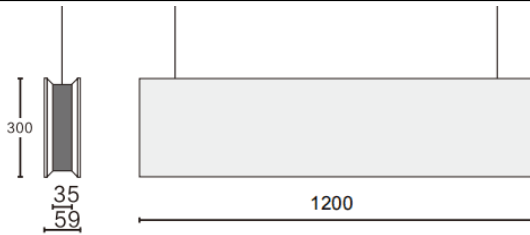

ACOUSTIC LINE

Lavov acoustic fixture from the family ACOUSTIC LINE with a power of 42W and a beam angle of 48° ↓ . Finished in White colour. With a total lumen output of 3780lm and a luminous efficacy of 90lm/W. Made in Extruded Aluminium and poliester acoustic panels grade B16. Driver ON-OFF. CCT 4000K.

Dimensions L1200x W59x H300mmmm.

Dimensions

Product dimensions (mm) L1200x W59x H300mm

Scheme

Item code	86.AC01.3441.01
Product type	Indoor
Category	Architectural luminaires
Family	ACOUSTIC LINE
Pictograms	

Product	
Real power (W)	42
Real luminous flux (Lm)	3780
Luminous efficiency (Lm/W)	90
Beam angle (°)	48° ↓
Life time (h)	50000h L80B10
IP	20
Colour	White
U. G. R	19
Control gear included	Yes
Control gear	ON-OFF
Light source	LED
Type of LED	SMD
Average life time (h)	50000h L80B10
Colour temperature (K)	4000
Colour consistency (SDCM)	SDCM3
CRI	90