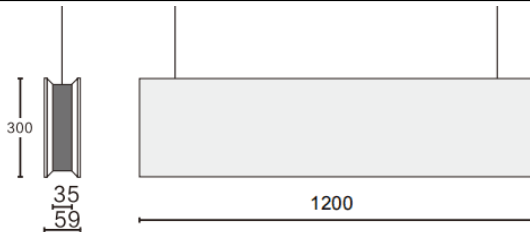

ACOUSTIC LINE

Lavov acoustic fixture from the family ACOUSTIC LINE with a power of 42W and a beam angle of 48° ↓ . Finished in Black colour. With a total lumen output of 3780lm and a luminous efficacy of 90lm/W. Made in Extruded Aluminium and poliester acoustic panels grade B15. Driver ON-OFF. CCT 4000K. Dimensions L1200x W59x H300mmmm.

Dimensions

Product dimensions (mm) L1200x W59x H300mm

Scheme

Item code	86.AC01.3441.02				
Product type	Indoor				
Category	Architectural luminaires				
Family	ACOUSTIC LINE				
Pictograms		220 240 V	CRI 90	CE	Driver INCL.
	On Off		IP 20	50000h L80B10	

Product	
Real power (W)	42
Real luminous flux (Lm)	3780
Luminous efficiency (Lm/W)	90
Beam angle (º)	48° ↓
Life time (h)	50000h L80B10
IP	20
Colour	Black
U. G. R	<19
Control gear included	Yes
Control gear	ON-OFF
Light source	LED
Type of LED	SMD
Average life time (h)	50000h L80B10
Colour temperature (K)	4000
Colour consistency (SDCM)	SDCM<3
CRI	90