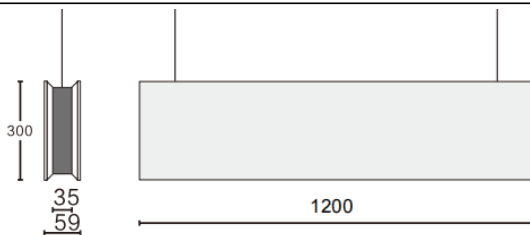

### ACOUSTIC LINE

Lavov acoustic fixture from the family ACOUSTIC LINE with a power of 42W and a beam angle of 48° ↓ . Finished in grey colour. With a total lumen output of 3780lm and a luminous efficacy of 90lm/W. Made in Extruded Aluminium and poliester acoustic panels grade B14. Driver ON-OFF. CCT 4000K. Dimensions L1200x W59x H300mmmm.

#### Dimensions

Product dimensions (mm) L1200x W59x H300mm

#### Scheme

Item code	86.AC01.3441.03
Product type	Indoor
Category	Architectural luminaires
Family	ACOUSTIC LINE
Pictograms	

Product	
Real power (W)	42
Real luminous flux (Lm)	3780
Luminous efficiency (Lm/W)	90
Beam angle (&ordm;)	48° ↓
Life time (h)	50000h L80B10
IP	20
Colour	grey
U. G. R	<19
Control gear included	Yes
Control gear	ON-OFF
Light source	LED
Type of LED	SMD
Average life time (h)	50000h L80B10
Colour temperature (K)	4000
Colour consistency (SDCM)	SDCM<3
CRI	90