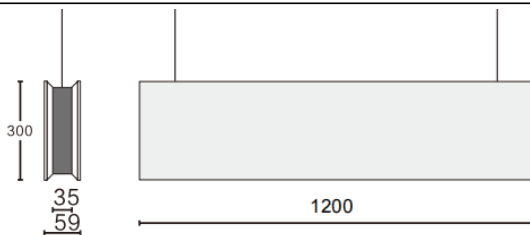

ACOUSTIC LINE

Lavov acoustic fixture from the family ACOUSTIC LINE with a power of 42W and a beam angle of 48° ↓ . Finished in grey colour. With a total lumen output of 3780lm and a luminous efficacy of 90lm/W. Made in Extruded Aluminium and poliester acoustic panels grade B14. Driver ON-OFF. CCT 4000K. Dimensions L1200x W59x H300mmmm.

Dimensions

Product dimensions (mm) L1200x W59x H300mm

Scheme

Item code	86.AC01.3441.03
Product type	Indoor
Category	Architectural luminaires
Family	ACOUSTIC LINE
Pictograms	

Product	
Real power (W)	42
Real luminous flux (Lm)	3780
Luminous efficiency (Lm/W)	90
Beam angle (°)	48° ↓
Life time (h)	50000h L80B10
IP	20
Colour	grey
U. G. R	19
Control gear included	Yes
Control gear	ON-OFF
Light source	LED
Type of LED	SMD
Average life time (h)	50000h L80B10
Colour temperature (K)	4000
Colour consistency (SDCM)	SDCM3
CRI	90