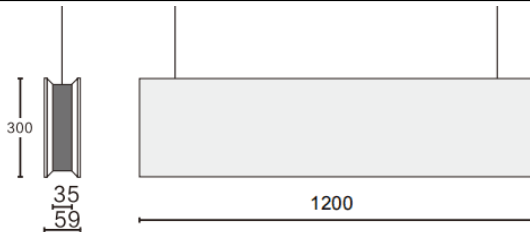

ACOUSTIC LINE

Lavov acoustic fixture from the family ACOUSTIC LINE with a power of 42W and a beam angle of 48° ↓ . Finished in White colour. With a total lumen output of 3780lm and a luminous efficacy of 90lm/W. Made in Extruded Aluminium and poliester acoustic panels grade B13. Driver DALI. CCT 4000K. Dimensions L1200x W59x H300mmmm.

Dimensions

Product dimensions (mm) L1200x W59x H300mm

Scheme

Item code	86.AC01.3443.01				
Product type	Indoor				
Category	Architectural luminaires				
Family	ACOUSTIC LINE				
Pictograms		220 240 V	CRI 90	CE	Driver INCL.
	On Off		IP 20	50000h L80B10	

Product	
Real power (W)	42
Real luminous flux (Lm)	3780
Luminous efficiency (Lm/W)	90
Beam angle (°)	48° ↓
Life time (h)	50000h L80B10
IP	20
Colour	White
U. G. R	19
Control gear included	Yes
Control gear	DALI
Light source	LED
Type of LED	SMD
Average life time (h)	50000h L80B10
Colour temperature (K)	4000
Colour consistency (SDCM)	SDCM3
CRI	90