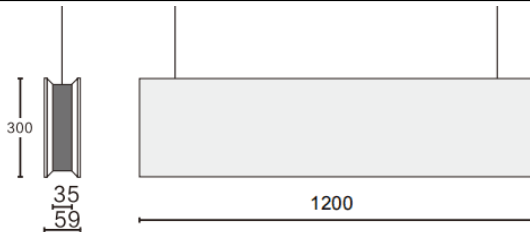

ACOUSTIC LINE

Lavov acoustic fixture from the family ACOUSTIC LINE with a power of 42W and a beam angle of 48° ↓ . Finished in White colour. With a total lumen output of 3780lm and a luminous efficacy of 90lm/W. Made in Extruded Aluminium and poliester acoustic panels grade B13. Driver DALI. CCT 4000K. Dimensions L1200x W59x H300mmmm.

Dimensions

Product dimensions (mm) L1200x W59x H300mm

Scheme

Item code	86.AC01.3443.01
Product type	Indoor
Category	Architectural luminaires
Family	ACOUSTIC LINE
Pictograms	

Product	
Real power (W)	42
Real luminous flux (Lm)	3780
Luminous efficiency (Lm/W)	90
Beam angle (º)	48° ↓
Life time (h)	50000h L80B10
IP	20
Colour	White
U. G. R	<19
Control gear included	Yes
Control gear	DALI
Light source	LED
Type of LED	SMD
Average life time (h)	50000h L80B10
Colour temperature (K)	4000
Colour consistency (SDCM)	SDCM<3
CRI	90