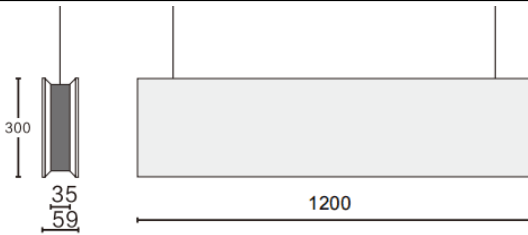

ACOUSTIC LINE

Lavov acoustic fixture from the family ACOUSTIC LINE with a power of 42W and a beam angle of 48° ↓ . Finished in Black colour. With a total lumen output of 3780lm and a luminous efficacy of 90lm/W. Made in Extruded Aluminium and poliester acoustic panels grade B12. Driver DALI. CCT 4000K. Dimensions L1200x W59x H300mmmm.

Dimensions

Product dimensions (mm) L1200x W59x H300mm

Scheme

Item code	86.AC01.3443.02
Product type	Indoor
Category	Architectural luminaires
Family	ACOUSTIC LINE
Pictograms	

Product	
Real power (W)	42
Real luminous flux (Lm)	3780
Luminous efficiency (Lm/W)	90
Beam angle (º)	48° ↓
Life time (h)	50000h L80B10
IP	20
Colour	Black
U. G. R	<19
Control gear included	Yes
Control gear	DALI
Light source	LED
Type of LED	SMD
Average life time (h)	50000h L80B10
Colour temperature (K)	4000
Colour consistency (SDCM)	SDCM<3
CRI	90