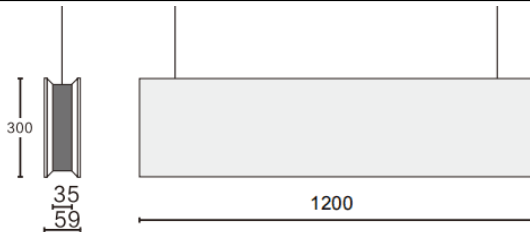

ACOUSTIC LINE

Lavov acoustic fixture from the family ACOUSTIC LINE with a power of 42W and a beam angle of 48° ↓ . Finished in grey colour. With a total lumen output of 3780lm and a luminous efficacy of 90lm/W. Made in Extruded Aluminium and poliester acoustic panels grade B11. Driver DALI. CCT 4000K. Dimensions L1200x W59x H300mmmm.

Dimensions

Product dimensions (mm) L1200x W59x H300mm

Scheme

Item code	86.AC01.3443.03
Product type	Indoor
Category	Architectural luminaires
Family	ACOUSTIC LINE
Pictograms	

Product	
Real power (W)	42
Real luminous flux (Lm)	3780
Luminous efficiency (Lm/W)	90
Beam angle (°)	48° ↓
Life time (h)	50000h L80B10
IP	20
Colour	grey
U. G. R	19
Control gear included	Yes
Control gear	DALI
Light source	LED
Type of LED	SMD
Average life time (h)	50000h L80B10
Colour temperature (K)	4000
Colour consistency (SDCM)	SDCM3
CRI	90