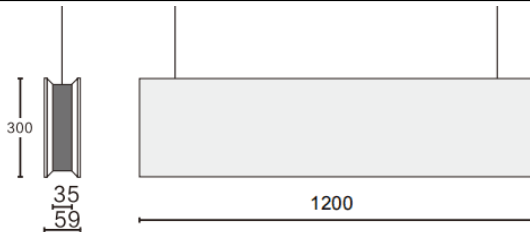

ACOUSTIC LINE

Lavov acoustic fixture from the family ACOUSTIC LINE with a power of 42W and a beam angle of 48° ↓ . Finished in grey colour. With a total lumen output of 3780lm and a luminous efficacy of 90lm/W. Made in Extruded Aluminium and poliester acoustic panels grade B11. Driver DALI. CCT 4000K. Dimensions L1200x W59x H300mmmm.

Dimensions

Product dimensions (mm) L1200x W59x H300mm

Scheme

Item code	86.AC01.3443.03
Product type	Indoor
Category	Architectural luminaires
Family	ACOUSTIC LINE
Pictograms	

Product	
Real power (W)	42
Real luminous flux (Lm)	3780
Luminous efficiency (Lm/W)	90
Beam angle (º)	48° ↓
Life time (h)	50000h L80B10
IP	20
Colour	grey
U. G. R	<19
Control gear included	Yes
Control gear	DALI
Light source	LED
Type of LED	SMD
Average life time (h)	50000h L80B10
Colour temperature (K)	4000
Colour consistency (SDCM)	SDCM<3
CRI	90