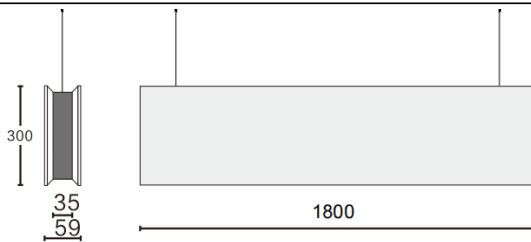

ACOUSTIC LINE

Lavov acoustic fixture from the family ACOUSTIC LINE with a power of 84W and a beam angle of 100°↓. Finished in White colour. With a total lumen output of 6720lm and a luminous efficacy of 80lm/W. Made in Extruded Aluminium and poliester acoustic panels grade B16. Driver ON-OFF. CCT 4000K.

Dimensions L1800x W59x H300mmmm.

Dimensions

Product dimensions (mm) L1800x W59x H300mm

Scheme

Item code	86.AC01.4401.01
Product type	Indoor
Category	Architectural luminaires
Family	ACOUSTIC LINE
Pictograms	

Product	
Real power (W)	84
Real luminous flux (Lm)	6720
Luminous efficiency (Lm/W)	80
Beam angle (°)	100° ↓
Life time (h)	50000h L80B10
IP	20
Colour	White
Control gear included	Yes
Control gear	ON-OFF
Light source	LED
Type of LED	SMD
Average life time (h)	50000h L80B10
Colour temperature (K)	4000
Colour consistency (SDCM)	SDCM3
CRI	90