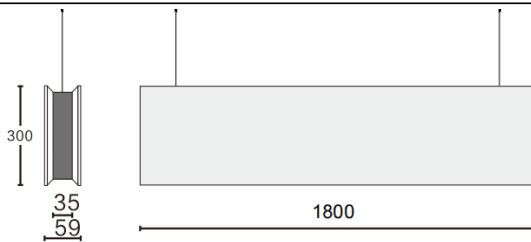

ACOUSTIC LINE

Lavov acoustic fixture from the family ACOUSTIC LINE with a power of 84W and a beam angle of 100°↓. Finished in White colour. With a total lumen output of 6720lm and a luminous efficacy of 80lm/W. Made in Extruded Aluminium and poliester acoustic panels grade B16. Driver ON-OFF. CCT 4000K.

Dimensions L1800x W59x H300mmmm.

Dimensions

Product dimensions (mm) L1800x W59x H300mm

Scheme

Item code	86.AC01.4401.01
Product type	Indoor
Category	Architectural luminaires
Family	ACOUSTIC LINE
Pictograms	

Product	
Real power (W)	84
Real luminous flux (Lm)	6720
Luminous efficiency (Lm/W)	80
Beam angle (º)	100° ↓
Life time (h)	50000h L80B10
IP	20
Colour	White
Control gear included	Yes
Control gear	ON-OFF
Light source	LED
Type of LED	SMD
Average life time (h)	50000h L80B10
Colour temperature (K)	4000
Colour consistency (SDCM)	SDCM<3
CRI	90