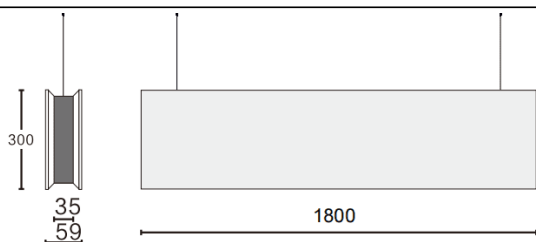

Scheme

Item code	86.AC01.4401.02				
Product type	Indoor				
Category	Architectural luminaires				
Family	ACOUSTIC LINE				
Pictograms		220 240 V	CRI 90	CE	Driver INCL.
	On Off		IP 20	50000h L80B10	

Product	
Real power (W)	84
Real luminous flux (Lm)	6720
Luminous efficiency (Lm/W)	80
Beam angle (°)	100° ↓
Life time (h)	50000h L80B10
IP	20
Colour	Black
Control gear included	Yes
Control gear	ON-OFF
Light source	LED
Type of LED	SMD
Average life time (h)	50000h L80B10
Colour temperature (K)	4000
Colour consistency (SDCM)	SDCM3
CRI	90