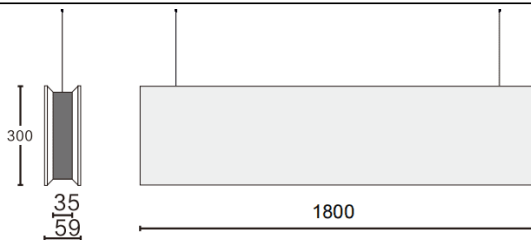

ACOUSTIC LINE

Lavov acoustic fixture from the family ACOUSTIC LINE with a power of 84W and a beam angle of 100°↓. Finished in Black colour. With a total lumen output of 6720lm and a luminous efficacy of 80lm/W. Made in Extruded Aluminium and poliester acoustic panels grade B15. Driver ON-OFF. CCT 4000K.

Dimensions L1800x W59x H300mmmm.

Dimensions

Product dimensions (mm) L1800x W59x H300mm

Scheme

Item code	86.AC01.4401.02
Product type	Indoor
Category	Architectural luminaires
Family	ACOUSTIC LINE
Pictograms	

Product	
Real power (W)	84
Real luminous flux (Lm)	6720
Luminous efficiency (Lm/W)	80
Beam angle (º)	100° ↓
Life time (h)	50000h L80B10
IP	20
Colour	Black
Control gear included	Yes
Control gear	ON-OFF
Light source	LED
Type of LED	SMD
Average life time (h)	50000h L80B10
Colour temperature (K)	4000
Colour consistency (SDCM)	SDCM<3
CRI	90