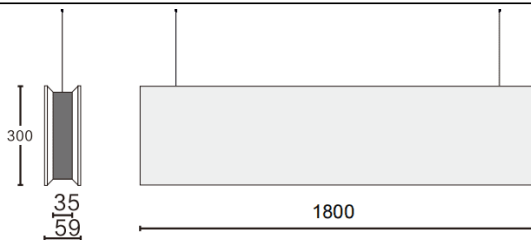

Scheme

Item code	86.AC01.4401.03
Product type	Indoor
Category	Architectural luminaires
Family	ACOUSTIC LINE
Pictograms	

Product	
Real power (W)	84
Real luminous flux (Lm)	6720
Luminous efficiency (Lm/W)	80
Beam angle (&ordm;)	100° ↓
Life time (h)	50000h L80B10
IP	20
Colour	grey
Control gear included	Yes
Control gear	ON-OFF
Light source	LED
Type of LED	SMD
Average life time (h)	50000h L80B10
Colour temperature (K)	4000
Colour consistency (SDCM)	SDCM<3
CRI	90