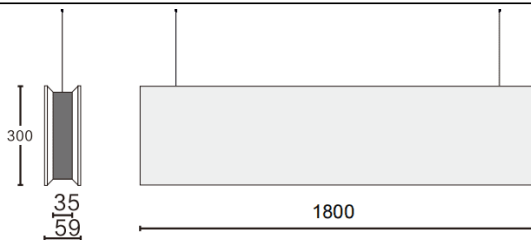

### ACOUSTIC LINE

Lavov acoustic fixture from the family ACOUSTIC LINE with a power of 84W and a beam angle of 100°↓. Finished in grey colour. With a total lumen output of 6720lm and a luminous efficacy of 80lm/W. Made in Extruded Aluminium and poliester acoustic panels grade B14. Driver ON-OFF. CCT 4000K.

Dimensions L1800x W59x H300mmmm.

#### Dimensions

Product dimensions (mm) L1800x W59x H300mm

#### Scheme

Item code	86.AC01.4401.03
Product type	Indoor
Category	Architectural luminaires
Family	ACOUSTIC LINE
Pictograms	

Product	
Real power (W)	84
Real luminous flux (Lm)	6720
Luminous efficiency (Lm/W)	80
Beam angle (&ordm;)	100° ↓
Life time (h)	50000h L80B10
IP	20
Colour	grey
Control gear included	Yes
Control gear	ON-OFF
Light source	LED
Type of LED	SMD
Average life time (h)	50000h L80B10
Colour temperature (K)	4000
Colour consistency (SDCM)	SDCM<3
CRI	90