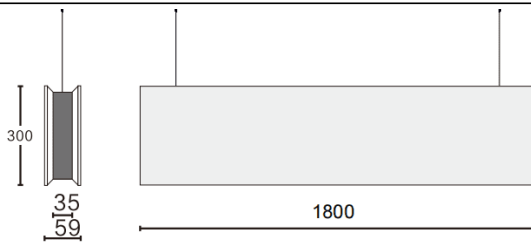

ACOUSTIC LINE

Lavov acoustic fixture from the family ACOUSTIC LINE with a power of 84W and a beam angle of 100° ↓ . Finished in White colour. With a total lumen output of 6720lm and a luminous efficacy of 80lm/W. Made in Extruded Aluminium and poliester acoustic panels grade B13. Driver DALI. CCT 4000K. Dimensions L1800x W59x H300mmmm.

Dimensions

Product dimensions (mm) L1800x W59x H300mm

Scheme

Item code	86.AC01.4403.01
Product type	Indoor
Category	Architectural luminaires
Family	ACOUSTIC LINE
Pictograms	

Product	
Real power (W)	84
Real luminous flux (Lm)	6720
Luminous efficiency (Lm/W)	80
Beam angle (°)	100° ↓
Life time (h)	50000h L80B10
IP	20
Colour	White
Control gear included	Yes
Control gear	DALI
Light source	LED
Type of LED	SMD
Average life time (h)	50000h L80B10
Colour temperature (K)	4000
Colour consistency (SDCM)	SDCM3
CRI	90