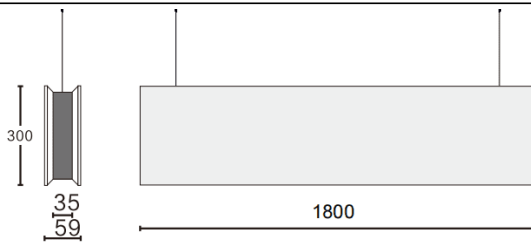

ACOUSTIC LINE

Lavov acoustic fixture from the family ACOUSTIC LINE with a power of 84W and a beam angle of 100°↓. Finished in White colour. With a total lumen output of 6720lm and a luminous efficacy of 80lm/W. Made in Extruded Aluminium and poliester acoustic panels grade B13. Driver DALI. CCT 4000K. Dimensions L1800x W59x H300mmmm.

Dimensions

Product dimensions (mm) L1800x W59x H300mm

Scheme

Item code	86.AC01.4403.01
Product type	Indoor
Category	Architectural luminaires
Family	ACOUSTIC LINE
Pictograms	

Product	
Real power (W)	84
Real luminous flux (Lm)	6720
Luminous efficiency (Lm/W)	80
Beam angle (º)	100° ↓
Life time (h)	50000h L80B10
IP	20
Colour	White
Control gear included	Yes
Control gear	DALI
Light source	LED
Type of LED	SMD
Average life time (h)	50000h L80B10
Colour temperature (K)	4000
Colour consistency (SDCM)	SDCM<3
CRI	90