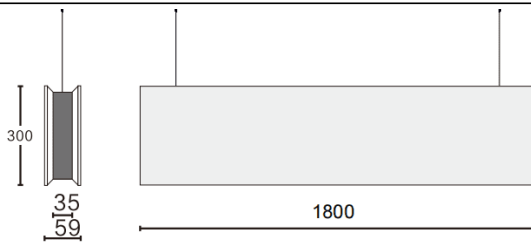

ACOUSTIC LINE

Lavov acoustic fixture from the family ACOUSTIC LINE with a power of 84W and a beam angle of 100°↓. Finished in Black colour. With a total lumen output of 6720lm and a luminous efficacy of 80lm/W. Made in Extruded Aluminium and poliester acoustic panels grade B12. Driver DALI. CCT 4000K. Dimensions L1800x W59x H300mmmm.

Dimensions

Product dimensions (mm) L1800x W59x H300mm

Scheme

Item code	86.AC01.4403.02
Product type	Indoor
Category	Architectural luminaires
Family	ACOUSTIC LINE
Pictograms	

Product	
Real power (W)	84
Real luminous flux (Lm)	6720
Luminous efficiency (Lm/W)	80
Beam angle (°)	100° ↓
Life time (h)	50000h L80B10
IP	20
Colour	Black
Control gear included	Yes
Control gear	DALI
Light source	LED
Type of LED	SMD
Average life time (h)	50000h L80B10
Colour temperature (K)	4000
Colour consistency (SDCM)	SDCM3
CRI	90