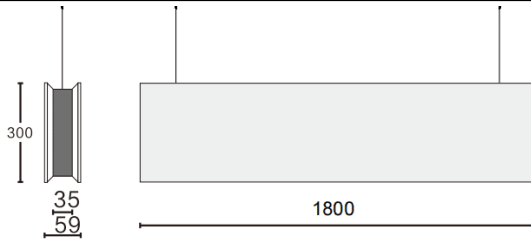

### ACOUSTIC LINE

Lavov acoustic fixture from the family ACOUSTIC LINE with a power of 84W and a beam angle of 100°↓. Finished in grey colour. With a total lumen output of 6720lm and a luminous efficacy of 80lm/W. Made in Extruded Aluminium and poliester acoustic panels grade B11. Driver DALI. CCT 4000K. Dimensions L1800x W59x H300mmmm.

#### Dimensions

Product dimensions (mm) L1800x W59x H300mm

#### Scheme

Item code	86.AC01.4403.03
Product type	Indoor
Category	Architectural luminaires
Family	ACOUSTIC LINE
Pictograms	

Product	
Real power (W)	84
Real luminous flux (Lm)	6720
Luminous efficiency (Lm/W)	80
Beam angle (°)	100° ↓
Life time (h)	50000h L80B10
IP	20
Colour	grey
Control gear included	Yes
Control gear	DALI
Light source	LED
Type of LED	SMD
Average life time (h)	50000h L80B10
Colour temperature (K)	4000
Colour consistency (SDCM)	SDCM3
CRI	90