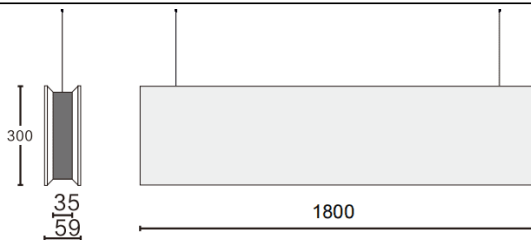

ACOUSTIC LINE

Lavov acoustic fixture from the family ACOUSTIC LINE with a power of 64W and a beam angle of 48° ↓ . Finished in White colour. With a total lumen output of 5760lm and a luminous efficacy of 90lm/W. Made in Extruded Aluminium and poliester acoustic panels grade B16. Driver ON-OFF. CCT 4000K.

Dimensions L1800x W59x H300mmmm.

Dimensions

Product dimensions (mm) L1800x W59x H300mm

Scheme

Item code	86.AC01.4441.01				
Product type	Indoor				
Category	Architectural luminaires				
Family	ACOUSTIC LINE				
Pictograms		220 240 V	CRI 90	CE	Driver INCL.
	On Off		IP 20	50000h L80B10	

Product	
Real power (W)	64
Real luminous flux (Lm)	5760
Luminous efficiency (Lm/W)	90
Beam angle (°)	48° ↓
Life time (h)	50000h L80B10
IP	20
Colour	White
U. G. R	19
Control gear included	Yes
Control gear	ON-OFF
Light source	LED
Type of LED	SMD
Average life time (h)	50000h L80B10
Colour temperature (K)	4000
Colour consistency (SDCM)	SDCM3
CRI	90