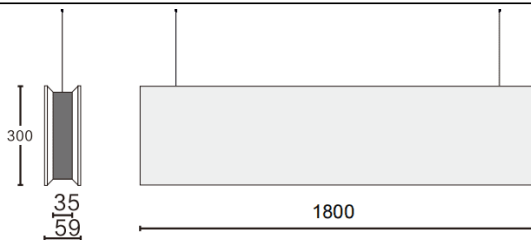

### ACOUSTIC LINE

Lavov acoustic fixture from the family ACOUSTIC LINE with a power of 64W and a beam angle of 48° ↓ . Finished in White colour. With a total lumen output of 5760lm and a luminous efficacy of 90lm/W. Made in Extruded Aluminium and poliester acoustic panels grade B16. Driver ON-OFF. CCT 4000K.

Dimensions L1800x W59x H300mmmm.

#### Dimensions

Product dimensions (mm) L1800x W59x H300mm

Product	
Real power (W)	64
Real luminous flux (Lm)	5760
Luminous efficiency (Lm/W)	90
Beam angle (&ordm;)	48° ↓
Life time (h)	50000h L80B10
IP	20
Colour	White
U. G. R	<19
Control gear included	Yes
Control gear	ON-OFF
Light source	LED
Type of LED	SMD
Average life time (h)	50000h L80B10
Colour temperature (K)	4000
Colour consistency (SDCM)	SDCM<3
CRI	90