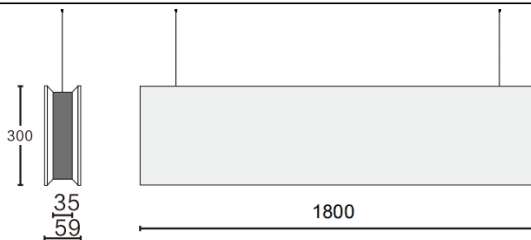

### ACOUSTIC LINE

Lavov acoustic fixture from the family ACOUSTIC LINE with a power of 64W and a beam angle of 48° ↓ . Finished in Black colour. With a total lumen output of 5760lm and a luminous efficacy of 90lm/W. Made in Extruded Aluminium and poliester acoustic panels grade B15. Driver ON-OFF. CCT 4000K. Dimensions L1800x W59x H300mmmm.

#### Dimensions

Product dimensions (mm) L1800x W59x H300mm

#### Scheme

Item code	86.AC01.4441.02
Product type	Indoor
Category	Architectural luminaires
Family	ACOUSTIC LINE
Pictograms	

Product	
Real power (W)	64
Real luminous flux (Lm)	5760
Luminous efficiency (Lm/W)	90
Beam angle (&ordm;)	48° ↓
Life time (h)	50000h L80B10
IP	20
Colour	Black
U. G. R	<19
Control gear included	Yes
Control gear	ON-OFF
Light source	LED
Type of LED	SMD
Average life time (h)	50000h L80B10
Colour temperature (K)	4000
Colour consistency (SDCM)	SDCM<3
CRI	90