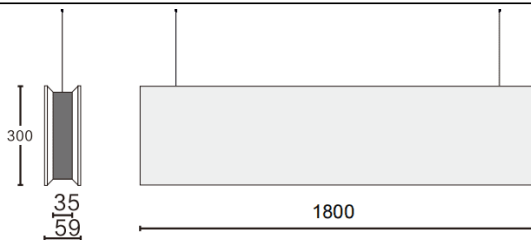

ACOUSTIC LINE

Lavov acoustic fixture from the family ACOUSTIC LINE with a power of 64W and a beam angle of 48° ↓ . Finished in Black colour. With a total lumen output of 5760lm and a luminous efficacy of 90lm/W. Made in Extruded Aluminium and poliester acoustic panels grade B15. Driver ON-OFF. CCT 4000K.

Dimensions L1800x W59x H300mmmm.

Dimensions

Product dimensions (mm) L1800x W59x H300mm

Scheme

Item code	86.AC01.4441.02
Product type	Indoor
Category	Architectural luminaires
Family	ACOUSTIC LINE
Pictograms	

Product	
Real power (W)	64
Real luminous flux (Lm)	5760
Luminous efficiency (Lm/W)	90
Beam angle (°)	48° ↓
Life time (h)	50000h L80B10
IP	20
Colour	Black
U. G. R	19
Control gear included	Yes
Control gear	ON-OFF
Light source	LED
Type of LED	SMD
Average life time (h)	50000h L80B10
Colour temperature (K)	4000
Colour consistency (SDCM)	SDCM3
CRI	90