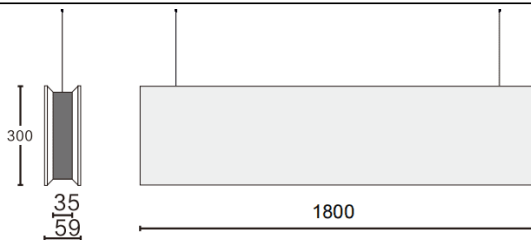

ACOUSTIC LINE

Lavov acoustic fixture from the family ACOUSTIC LINE with a power of 64W and a beam angle of 48° ↓ . Finished in grey colour. With a total lumen output of 5760lm and a luminous efficacy of 90lm/W. Made in Extruded Aluminium and poliester acoustic panels grade B14. Driver ON-OFF. CCT 4000K.

Dimensions L1800x W59x H300mmmm.

Dimensions

Product dimensions (mm) L1800x W59x H300mm

Scheme

Item code	86.AC01.4441.03
Product type	Indoor
Category	Architectural luminaires
Family	ACOUSTIC LINE
Pictograms	

Product	
Real power (W)	64
Real luminous flux (Lm)	5760
Luminous efficiency (Lm/W)	90
Beam angle (°)	48° ↓
Life time (h)	50000h L80B10
IP	20
Colour	grey
U. G. R	19
Control gear included	Yes
Control gear	ON-OFF
Light source	LED
Type of LED	SMD
Average life time (h)	50000h L80B10
Colour temperature (K)	4000
Colour consistency (SDCM)	SDCM3
CRI	90