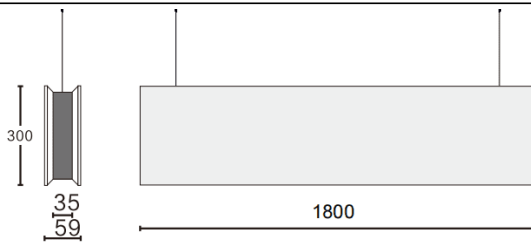

ACOUSTIC LINE

Lavov acoustic fixture from the family ACOUSTIC LINE with a power of 64W and a beam angle of 48° ↓ . Finished in grey colour. With a total lumen output of 5760lm and a luminous efficacy of 90lm/W. Made in Extruded Aluminium and poliester acoustic panels grade B14. Driver ON-OFF. CCT 4000K. Dimensions L1800x W59x H300mmmm.

Dimensions

Product dimensions (mm) L1800x W59x H300mm

Scheme

Item code	86.AC01.4441.03
Product type	Indoor
Category	Architectural luminaires
Family	ACOUSTIC LINE
Pictograms	

Product	
Real power (W)	64
Real luminous flux (Lm)	5760
Luminous efficiency (Lm/W)	90
Beam angle (º)	48° ↓
Life time (h)	50000h L80B10
IP	20
Colour	grey
U. G. R	<19
Control gear included	Yes
Control gear	ON-OFF
Light source	LED
Type of LED	SMD
Average life time (h)	50000h L80B10
Colour temperature (K)	4000
Colour consistency (SDCM)	SDCM<3
CRI	90