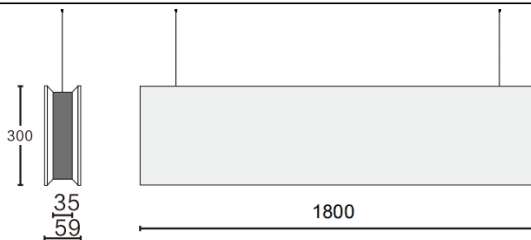

ACOUSTIC LINE

Lavov acoustic fixture from the family ACOUSTIC LINE with a power of 64W and a beam angle of 48° ↓ . Finished in White colour. With a total lumen output of 5760lm and a luminous efficacy of 90lm/W. Made in Extruded Aluminium and poliester acoustic panels grade B13. Driver DALI. CCT 4000K. Dimensions L1800x W59x H300mmmm.

Dimensions

Product dimensions (mm) **L1800x W59x H300mm**

Scheme

Item code	86.AC01.4443.01				
Product type	Indoor				
Category	Architectural luminaires				
Family	ACOUSTIC LINE				
Pictograms		220 240 V	CRI 90	CE	Driver INCL.
	On Off		IP 20	50000h L80B10	

Product	
Real power (W)	64
Real luminous flux (Lm)	5760
Luminous efficiency (Lm/W)	90
Beam angle (°)	48° ↓
Life time (h)	50000h L80B10
IP	20
Colour	White
U. G. R	19
Control gear included	Yes
Control gear	DALI
Light source	LED
Type of LED	SMD
Average life time (h)	50000h L80B10
Colour temperature (K)	4000
Colour consistency (SDCM)	SDCM3
CRI	90