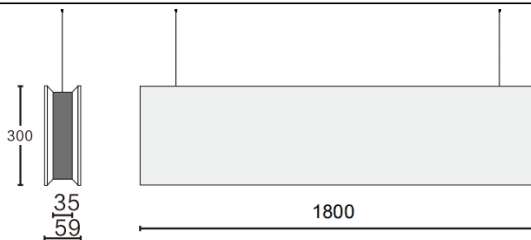

### ACOUSTIC LINE

Lavov acoustic fixture from the family ACOUSTIC LINE with a power of 64W and a beam angle of 48° ↓ . Finished in White colour. With a total lumen output of 5760lm and a luminous efficacy of 90lm/W. Made in Extruded Aluminium and poliester acoustic panels grade B13. Driver DALI. CCT 4000K. Dimensions L1800x W59x H300mmmm.

#### Dimensions

Product dimensions (mm) L1800x W59x H300mm

#### Scheme

Item code	86.AC01.4443.01
Product type	Indoor
Category	Architectural luminaires
Family	ACOUSTIC LINE
Pictograms	

Product	
Real power (W)	64
Real luminous flux (Lm)	5760
Luminous efficiency (Lm/W)	90
Beam angle (&ordm;)	48° ↓
Life time (h)	50000h L80B10
IP	20
Colour	White
U. G. R	<19
Control gear included	Yes
Control gear	DALI
Light source	LED
Type of LED	SMD
Average life time (h)	50000h L80B10
Colour temperature (K)	4000
Colour consistency (SDCM)	SDCM<3
CRI	90