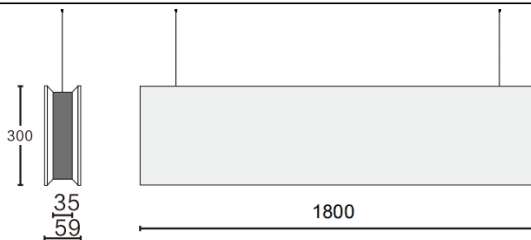

### ACOUSTIC LINE

Lavov acoustic fixture from the family ACOUSTIC LINE with a power of 64W and a beam angle of 48° ↓ . Finished in Black colour. With a total lumen output of 5760lm and a luminous efficacy of 90lm/W. Made in Extruded Aluminium and poliester acoustic panels grade B12. Driver DALI. CCT 4000K. Dimensions L1800x W59x H300mmmm.

#### Dimensions

Product dimensions (mm) L1800x W59x H300mm

#### Scheme

Item code	86.AC01.4443.02
Product type	Indoor
Category	Architectural luminaires
Family	ACOUSTIC LINE
Pictograms	

Product	
Real power (W)	64
Real luminous flux (Lm)	5760
Luminous efficiency (Lm/W)	90
Beam angle (&ordm;)	48° ↓
Life time (h)	50000h L80B10
IP	20
Colour	Black
U. G. R	<19
Control gear included	Yes
Control gear	DALI
Light source	LED
Type of LED	SMD
Average life time (h)	50000h L80B10
Colour temperature (K)	4000
Colour consistency (SDCM)	SDCM<3
CRI	90