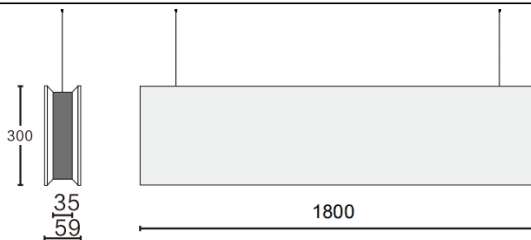

ACOUSTIC LINE

Lavov acoustic fixture from the family ACOUSTIC LINE with a power of 64W and a beam angle of 48° ↓ . Finished in Black colour. With a total lumen output of 5760lm and a luminous efficacy of 90lm/W. Made in Extruded Aluminium and poliester acoustic panels grade B12. Driver DALI. CCT 4000K. Dimensions L1800x W59x H300mmmm.

Dimensions

Product dimensions (mm) L1800x W59x H300mm

Scheme

Item code	86.AC01.4443.02
Product type	Indoor
Category	Architectural luminaires
Family	ACOUSTIC LINE
Pictograms	

Product	
Real power (W)	64
Real luminous flux (Lm)	5760
Luminous efficiency (Lm/W)	90
Beam angle (°)	48° ↓
Life time (h)	50000h L80B10
IP	20
Colour	Black
U. G. R	19
Control gear included	Yes
Control gear	DALI
Light source	LED
Type of LED	SMD
Average life time (h)	50000h L80B10
Colour temperature (K)	4000
Colour consistency (SDCM)	SDCM3
CRI	90