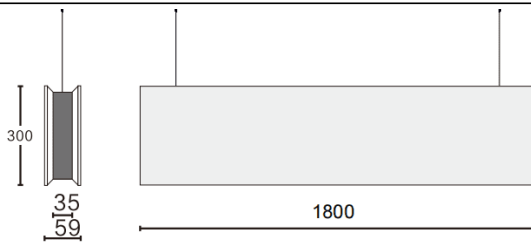

### ACOUSTIC LINE

Lavov acoustic fixture from the family ACOUSTIC LINE with a power of 64W and a beam angle of 48° ↓ . Finished in grey colour. With a total lumen output of 5760lm and a luminous efficacy of 90lm/W. Made in Extruded Aluminium and poliester acoustic panels grade B11. Driver DALI. CCT 4000K. Dimensions L1800x W59x H300mmmm.

#### Dimensions

Product dimensions (mm) L1800x W59x H300mm

#### Scheme

Item code	86.AC01.4443.03
Product type	Indoor
Category	Architectural luminaires
Family	ACOUSTIC LINE
Pictograms	

Product	
Real power (W)	64
Real luminous flux (Lm)	5760
Luminous efficiency (Lm/W)	90
Beam angle (°)	48° ↓
Life time (h)	50000h L80B10
IP	20
Colour	grey
U. G. R	19
Control gear included	Yes
Control gear	DALI
Light source	LED
Type of LED	SMD
Average life time (h)	50000h L80B10
Colour temperature (K)	4000
Colour consistency (SDCM)	SDCM3
CRI	90