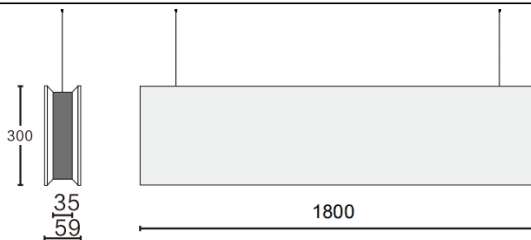

ACOUSTIC LINE

Lavov acoustic fixture from the family ACOUSTIC LINE with a power of 64W and a beam angle of 48° ↓ . Finished in grey colour. With a total lumen output of 5760lm and a luminous efficacy of 90lm/W. Made in Extruded Aluminium and poliester acoustic panels grade B11. Driver DALI. CCT 4000K. Dimensions L1800x W59x H300mmmm.

Dimensions

Product dimensions (mm) L1800x W59x H300mm

Scheme

Item code	86.AC01.4443.03
Product type	Indoor
Category	Architectural luminaires
Family	ACOUSTIC LINE
Pictograms	

Product	
Real power (W)	64
Real luminous flux (Lm)	5760
Luminous efficiency (Lm/W)	90
Beam angle (º)	48° ↓
Life time (h)	50000h L80B10
IP	20
Colour	grey
U. G. R	<19
Control gear included	Yes
Control gear	DALI
Light source	LED
Type of LED	SMD
Average life time (h)	50000h L80B10
Colour temperature (K)	4000
Colour consistency (SDCM)	SDCM<3
CRI	90