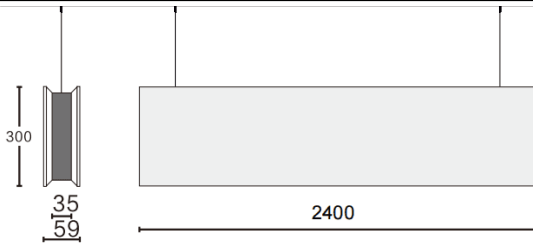

ACOUSTIC LINE

Lavov acoustic fixture from the family ACOUSTIC LINE with a power of 96W and a beam angle of 100°↓ . Finished in White colour. With a total lumen output of 7680lm and a luminous efficacy of 80lm/W. Made in Extruded Aluminium and poliester acoustic panels grade B16. Driver ON-OFF. CCT 4000K.

Dimensions L2400x W59x H300mmmm.

Dimensions

Product dimensions (mm) L2400x W59x H300mm

Scheme

Item code	86.AC01.5401.01
Product type	Indoor
Category	Architectural luminaires
Family	ACOUSTIC LINE
Pictograms	

Product	
Real power (W)	96
Real luminous flux (Lm)	7680
Luminous efficiency (Lm/W)	80
Beam angle (°)	100° ↓
Life time (h)	50000h L80B10
IP	20
Colour	White
Control gear included	Yes
Control gear	ON-OFF
Light source	LED
Type of LED	SMD
Average life time (h)	50000h L80B10
Colour temperature (K)	4000
Colour consistency (SDCM)	SDCM3
CRI	90