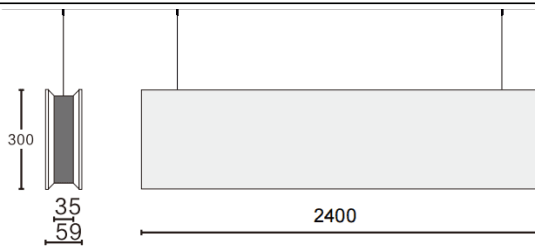

ACOUSTIC LINE

Lavov acoustic fixture from the family ACOUSTIC LINE with a power of 96W and a beam angle of 100°↓. Finished in White colour. With a total lumen output of 7680lm and a luminous efficacy of 80lm/W. Made in Extruded Aluminium and poliester acoustic panels grade B16. Driver ON-OFF. CCT 4000K.

Dimensions L2400x W59x H300mmmm.

Dimensions

Product dimensions (mm) L2400x W59x H300mm

Scheme

Item code	86.AC01.5401.01
Product type	Indoor
Category	Architectural luminaires
Family	ACOUSTIC LINE
Pictograms	

Product	
Real power (W)	96
Real luminous flux (Lm)	7680
Luminous efficiency (Lm/W)	80
Beam angle (º)	100° ↓
Life time (h)	50000h L80B10
IP	20
Colour	White
Control gear included	Yes
Control gear	ON-OFF
Light source	LED
Type of LED	SMD
Average life time (h)	50000h L80B10
Colour temperature (K)	4000
Colour consistency (SDCM)	SDCM<3
CRI	90