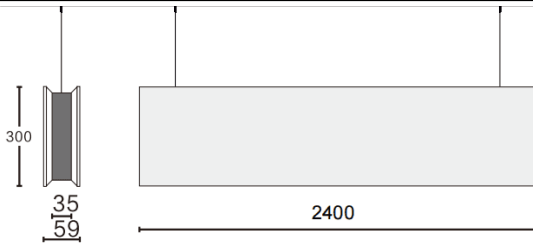

ACOUSTIC LINE

Lavov acoustic fixture from the family ACOUSTIC LINE with a power of 96W and a beam angle of 100°↓ . Finished in Black colour. With a total lumen output of 7680lm and a luminous efficacy of 80lm/W. Made in Extruded Aluminium and poliester acoustic panels grade B15. Driver ON-OFF. CCT 4000K.

Dimensions L2400x W59x H300mmmm.

Dimensions

Product dimensions (mm) L2400x W59x H300mm

Scheme

Item code	86.AC01.5401.02
Product type	Indoor
Category	Architectural luminaires
Family	ACOUSTIC LINE
Pictograms	

Product	
Real power (W)	96
Real luminous flux (Lm)	7680
Luminous efficiency (Lm/W)	80
Beam angle (°)	100° ↓
Life time (h)	50000h L80B10
IP	20
Colour	Black
Control gear included	Yes
Control gear	ON-OFF
Light source	LED
Type of LED	SMD
Average life time (h)	50000h L80B10
Colour temperature (K)	4000
Colour consistency (SDCM)	SDCM3
CRI	90