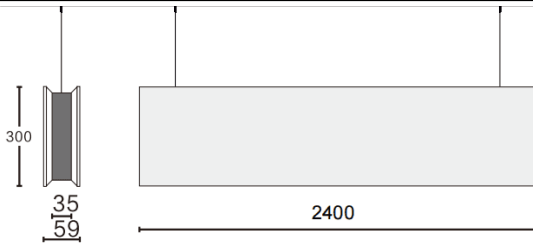

ACOUSTIC LINE

Lavov acoustic fixture from the family ACOUSTIC LINE with a power of 96W and a beam angle of 100°↓ . Finished in Black colour. With a total lumen output of 7680lm and a luminous efficacy of 80lm/W. Made in Extruded Aluminium and poliester acoustic panels grade B15. Driver ON-OFF. CCT 4000K.

Dimensions L2400x W59x H300mmmm.

Dimensions

Product dimensions (mm) L2400x W59x H300mm

Scheme

Item code	86.AC01.5401.02
Product type	Indoor
Category	Architectural luminaires
Family	ACOUSTIC LINE
Pictograms	

Product	
Real power (W)	96
Real luminous flux (Lm)	7680
Luminous efficiency (Lm/W)	80
Beam angle (º)	100° ↓
Life time (h)	50000h L80B10
IP	20
Colour	Black
Control gear included	Yes
Control gear	ON-OFF
Light source	LED
Type of LED	SMD
Average life time (h)	50000h L80B10
Colour temperature (K)	4000
Colour consistency (SDCM)	SDCM<3
CRI	90