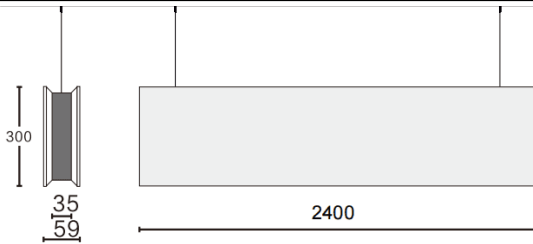

ACOUSTIC LINE

Lavov acoustic fixture from the family ACOUSTIC LINE with a power of 96W and a beam angle of 100°↓. Finished in grey colour. With a total lumen output of 7680lm and a luminous efficacy of 80lm/W. Made in Extruded Aluminium and poliester acoustic panels grade B14. Driver ON-OFF. CCT 4000K. Dimensions L2400x W59x H300mmmm.

Dimensions

Product dimensions (mm) L2400x W59x H300mm

Scheme

Item code	86.AC01.5401.03
Product type	Indoor
Category	Architectural luminaires
Family	ACOUSTIC LINE
Pictograms	

Product	
Real power (W)	96
Real luminous flux (Lm)	7680
Luminous efficiency (Lm/W)	80
Beam angle (°)	100° ↓
Life time (h)	50000h L80B10
IP	20
Colour	grey
Control gear included	Yes
Control gear	ON-OFF
Light source	LED
Type of LED	SMD
Average life time (h)	50000h L80B10
Colour temperature (K)	4000
Colour consistency (SDCM)	SDCM3
CRI	90