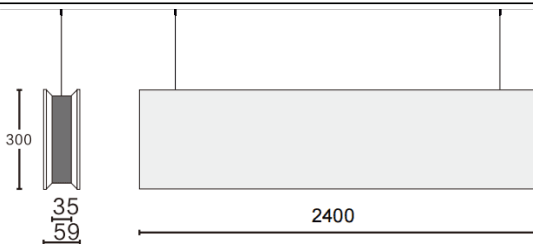

### ACOUSTIC LINE

Lavov acoustic fixture from the family ACOUSTIC LINE with a power of 96W and a beam angle of 100°↓. Finished in grey colour. With a total lumen output of 7680lm and a luminous efficacy of 80lm/W. Made in Extruded Aluminium and poliester acoustic panels grade B14. Driver ON-OFF. CCT 4000K.

Dimensions L2400x W59x H300mmmm.

#### Dimensions

Product dimensions (mm) L2400x W59x H300mm

#### Scheme

Item code	86.AC01.5401.03
Product type	Indoor
Category	Architectural luminaires
Family	ACOUSTIC LINE
Pictograms	

Product	
Real power (W)	96
Real luminous flux (Lm)	7680
Luminous efficiency (Lm/W)	80
Beam angle (&ordm;)	100° ↓
Life time (h)	50000h L80B10
IP	20
Colour	grey
Control gear included	Yes
Control gear	ON-OFF
Light source	LED
Type of LED	SMD
Average life time (h)	50000h L80B10
Colour temperature (K)	4000
Colour consistency (SDCM)	SDCM<3
CRI	90